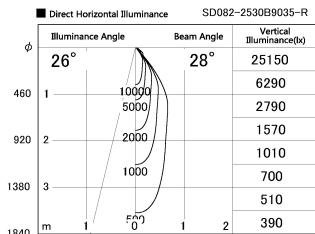

Item no. SD382-2530B9035-R

Series Name: Reflector type cylinder arm tracklight (UL Track) (SD382-R)

Installation	Track mount
Type	Reflector type cylinder arm tracklight (UL Track) (SD382-R)
Fixture wattage	24W
Beam angle	28 deg
Color Temp.	3500K
CRI	Ra>90
Luminous	2331 lm
Body	Die-cast aluminum alloy
Body finish	Black
Trim finish	N/A
Reflector finish	N/A
IP Rate	IP20
Light source	COB module
Input Voltage	AC220~240V
Dimming Type	Non-Dimmable
Certificate	CE,CCC
Cut Hole	N/A