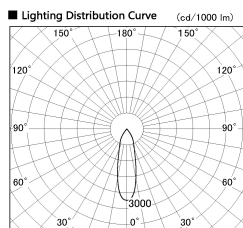

Item no. SD382-2530B9035-R

Series Name: Reflector type cylinder arm tracklight (UL Track) (SD382-R)

Installation	Track mount
Type	Reflector type cylinder arm tracklight (UL Track) (SD382-R)
Fixture wattage	24W
Beam angle	28 deg
Color Temp.	3500K
CRI	Ra>90
Luminous	2331 lm
Body	Die-cast aluminum alloy
Body finish	Black
Trim finish	N/A
Reflector finish	N/A
IP Rate	IP20
Light source	COB module
Input Voltage	AC220~240V
Dimming Type	Non-Dimmable
Certificate	CE,CCC
Cut Hole	N/A