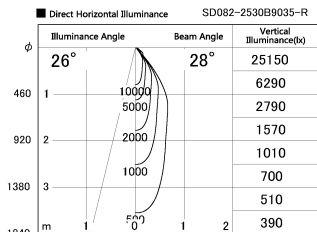

Item no. SD382-2530B9035-R

Series Name: Reflector type cylinder arm tracklight (UL Track) (SD382-R)

Installation	Track mount
Type	Reflector type cylinder arm tracklight (UL Track) (SD382-R)
Fixture wattage	24W
Beam angle	28 deg
Color Temp.	3500K
CRI	Ra>90
Luminous	2331 lm
Body	Die-cast aluminum alloy
Body finish	Black
Trim finish	N/A
Reflector finish	N/A
IP Rate	IP20
Light source	COB module
Input Voltage	AC220~240V
Dimming Type	Non-Dimmable
Certificate	CE,CCC
Cut Hole	N/A