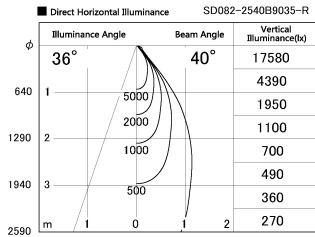

Item no. SD382-2540B9035-R

Series Name: Reflector type cylinder arm tracklight (UL Track) (SD382-R)

Installation	Track mount
Type	Reflector type cylinder arm tracklight (UL Track) (SD382-R)
Fixture wattage	24W
Beam angle	40 deg
Color Temp.	3500K
CRI	Ra>90
Luminous	2389 lm
Body	Die-cast aluminum alloy
Body finish	Black
Trim finish	N/A
Reflector finish	N/A
IP Rate	IP20
Light source	COB module
Input Voltage	AC220~240V
Dimming Type	Non-Dimmable
Certificate	CE,CCC
Cut Hole	N/A