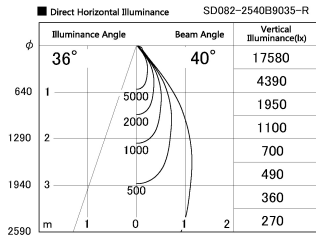

Item no. SD382-2540B9035-R

Series Name: Reflector type cylinder arm tracklight (UL Track) (SD382-R)

Installation	Track mount
Type	Reflector type cylinder arm tracklight (UL Track) (SD382-R)
Fixture wattage	24W
Beam angle	40 deg
Color Temp.	3500K
CRI	Ra>90
Luminous	2389 lm
Body	Die-cast aluminum alloy
Body finish	Black
Trim finish	N/A
Reflector finish	N/A
IP Rate	IP20
Light source	COB module
Input Voltage	AC220~240V
Dimming Type	Non-Dimmable
Certificate	CE,CCC
Cut Hole	N/A