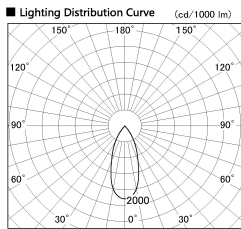

Item no. SD382-2540B9035-R

Series Name: Reflector type cylinder arm tracklight (UL Track) (SD382-R)

Installation	Track mount
Type	Reflector type cylinder arm tracklight (UL Track) (SD382-R)
Fixture wattage	24W
Beam angle	40 deg
Color Temp.	3500K
CRI	Ra>90
Luminous	2389 lm
Body	Die-cast aluminum alloy
Body finish	Black
Trim finish	N/A
Reflector finish	N/A
IP Rate	IP20
Light source	COB module
Input Voltage	AC220~240V
Dimming Type	Non-Dimmable
Certificate	CE,CCC
Cut Hole	N/A