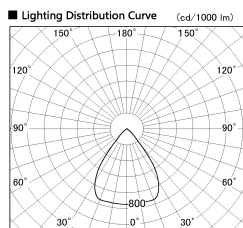

Item no. SD382-2560B9035-R

Series Name: Reflector type cylinder arm tracklight (UL Track) (SD382-R)

Installation	Track mount
Type	Reflector type cylinder arm tracklight (UL Track) (SD382-R)
Fixture wattage	24W
Beam angle	73 deg
Color Temp.	3500K
CRI	Ra>90
Luminous	1993 lm
Body	Die-cast aluminum alloy
Body finish	Black
Trim finish	N/A
Reflector finish	N/A
IP Rate	IP20
Light source	COB module
Input Voltage	AC220~240V
Dimming Type	Non-Dimmable
Certificate	CE,CCC
Cut Hole	N/A