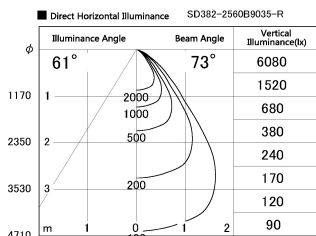

Item no. SD382-2560B9035-R

Series Name: Reflector type cylinder arm tracklight (UL Track) (SD382-R)

Installation	Track mount
Type	Reflector type cylinder arm tracklight (UL Track) (SD382-R)
Fixture wattage	24W
Beam angle	73 deg
Color Temp.	3500K
CRI	Ra>90
Luminous	1993 lm
Body	Die-cast aluminum alloy
Body finish	Black
Trim finish	N/A
Reflector finish	N/A
IP Rate	IP20
Light source	COB module
Input Voltage	AC220~240V
Dimming Type	Non-Dimmable
Certificate	CE,CCC
Cut Hole	N/A