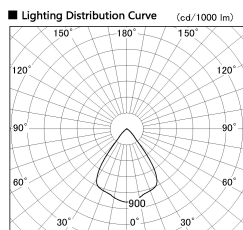

Item no. SD382-0860B9035-R

Series Name: Reflector type cylinder arm tracklight (UL Track) (SD382-R)

Installation	Track mount
Type	Reflector type cylinder arm tracklight (UL Track) (SD382-R)
Fixture wattage	7.5W
Beam angle	71 deg
Color Temp.	3500K
CRI	Ra>90
Luminous	634 lm
Body	Die-cast aluminum alloy
Body finish	Black
Trim finish	N/A
Reflector finish	N/A
IP Rate	IP20
Light source	COB module
Input Voltage	AC220~240V
Dimming Type	Non-Dimmable
Certificate	CE,CCC
Cut Hole	N/A