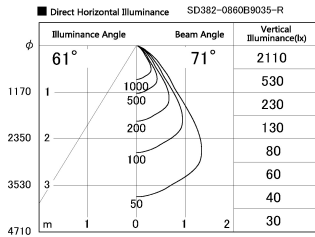

Item no. SD382-0860B9035-R

Series Name: Reflector type cylinder arm tracklight (UL Track) (SD382-R)

Installation	Track mount
Type	Reflector type cylinder arm tracklight (UL Track) (SD382-R)
Fixture wattage	7.5W
Beam angle	71 deg
Color Temp.	3500K
CRI	Ra>90
Luminous	634 lm
Body	Die-cast aluminum alloy
Body finish	Black
Trim finish	N/A
Reflector finish	N/A
IP Rate	IP20
Light source	COB module
Input Voltage	AC220~240V
Dimming Type	Non-Dimmable
Certificate	CE,CCC
Cut Hole	N/A