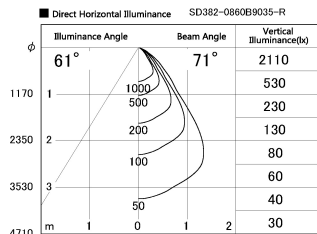

Item no. SD382-0860B9035-R

Series Name: Reflector type cylinder arm tracklight (UL Track) (SD382-R)

Installation	Track mount
Type	Reflector type cylinder arm tracklight (UL Track) (SD382-R)
Fixture wattage	7.5W
Beam angle	71 deg
Color Temp.	3500K
CRI	Ra>90
Luminous	634 lm
Body	Die-cast aluminum alloy
Body finish	Black
Trim finish	N/A
Reflector finish	N/A
IP Rate	IP20
Light source	COB module
Input Voltage	AC220~240V
Dimming Type	Non-Dimmable
Certificate	CE,CCC
Cut Hole	N/A