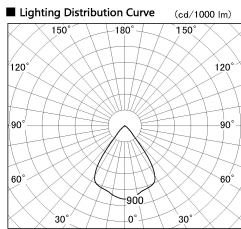

Item no. SD382-0860B9035-R

Series Name: Reflector type cylinder arm tracklight (UL Track) (SD382-R)

Installation	Track mount
Type	Reflector type cylinder arm tracklight (UL Track) (SD382-R)
Fixture wattage	7.5W
Beam angle	71 deg
Color Temp.	3500K
CRI	Ra>90
Luminous	634 lm
Body	Die-cast aluminum alloy
Body finish	Black
Trim finish	N/A
Reflector finish	N/A
IP Rate	IP20
Light source	COB module
Input Voltage	AC220~240V
Dimming Type	Non-Dimmable
Certificate	CE,CCC
Cut Hole	N/A