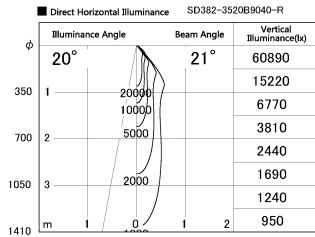

Item no. SD382-3520B9040-R

Series Name: Reflector type cylinder arm tracklight (UL Track) (SD382-R)

Installation	Track mount
Type	Reflector type cylinder arm tracklight (UL Track) (SD382-R)
Fixture wattage	36W
Beam angle	21 deg
Color Temp.	4000K
CRI	Ra>90
Luminous	3838 lm
Body	Die-cast aluminum alloy
Body finish	Black
Trim finish	N/A
Reflector finish	N/A
IP Rate	IP20
Light source	COB module
Input Voltage	AC220~240V
Dimming Type	Non-Dimmable
Certificate	CE,CCC
Cut Hole	N/A