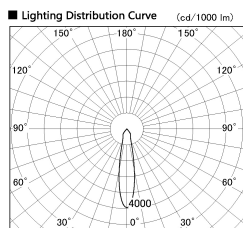

Item no. SD382-3520B9040-R

Series Name: Reflector type cylinder arm tracklight (UL Track) (SD382-R)

Installation	Track mount
Type	Reflector type cylinder arm tracklight (UL Track) (SD382-R)
Fixture wattage	36W
Beam angle	21 deg
Color Temp.	4000K
CRI	Ra>90
Luminous	3838 lm
Body	Die-cast aluminum alloy
Body finish	Black
Trim finish	N/A
Reflector finish	N/A
IP Rate	IP20
Light source	COB module
Input Voltage	AC220~240V
Dimming Type	Non-Dimmable
Certificate	CE,CCC
Cut Hole	N/A