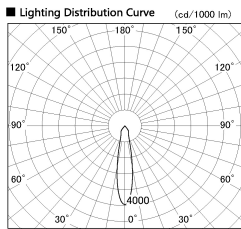

Item no. SD382-3520B9040-R

Series Name: Reflector type cylinder arm tracklight (UL Track) (SD382-R)

Installation	Track mount
Type	Reflector type cylinder arm tracklight (UL Track) (SD382-R)
Fixture wattage	36W
Beam angle	21 deg
Color Temp.	4000K
CRI	Ra>90
Luminous	3838 lm
Body	Die-cast aluminum alloy
Body finish	Black
Trim finish	N/A
Reflector finish	N/A
IP Rate	IP20
Light source	COB module
Input Voltage	AC220~240V
Dimming Type	Non-Dimmable
Certificate	CE,CCC
Cut Hole	N/A