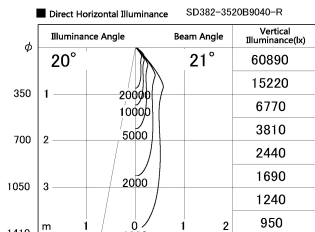

Item no. SD382-3520B9040-R

Series Name: Reflector type cylinder arm tracklight (UL Track) (SD382-R)

Installation	Track mount
Type	Reflector type cylinder arm tracklight (UL Track) (SD382-R)
Fixture wattage	36W
Beam angle	21 deg
Color Temp.	4000K
CRI	Ra>90
Luminous	3838 lm
Body	Die-cast aluminum alloy
Body finish	Black
Trim finish	N/A
Reflector finish	N/A
IP Rate	IP20
Light source	COB module
Input Voltage	AC220~240V
Dimming Type	Non-Dimmable
Certificate	CE,CCC
Cut Hole	N/A