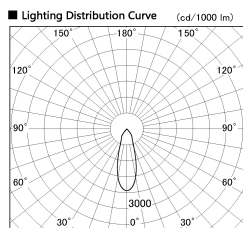

Item no. SD382-3530B9040-R

Series Name: Reflector type cylinder arm tracklight (UL Track) (SD382-R)

Installation	Track mount
Type	Reflector type cylinder arm tracklight (UL Track) (SD382-R)
Fixture wattage	36W
Beam angle	32 deg
Color Temp.	4000K
CRI	Ra>90
Luminous	3889 lm
Body	Die-cast aluminum alloy
Body finish	Black
Trim finish	N/A
Reflector finish	N/A
IP Rate	IP20
Light source	COB module
Input Voltage	AC220~240V
Dimming Type	Non-Dimmable
Certificate	CE,CCC
Cut Hole	N/A