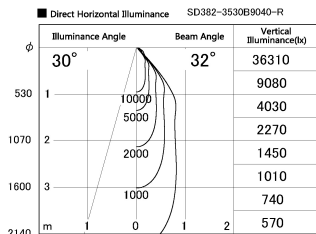

Item no. SD382-3530B9040-R

Series Name: Reflector type cylinder arm tracklight (UL Track) (SD382-R)

Installation	Track mount
Type	Reflector type cylinder arm tracklight (UL Track) (SD382-R)
Fixture wattage	36W
Beam angle	32 deg
Color Temp.	4000K
CRI	Ra>90
Luminous	3889 lm
Body	Die-cast aluminum alloy
Body finish	Black
Trim finish	N/A
Reflector finish	N/A
IP Rate	IP20
Light source	COB module
Input Voltage	AC220~240V
Dimming Type	Non-Dimmable
Certificate	CE,CCC
Cut Hole	N/A