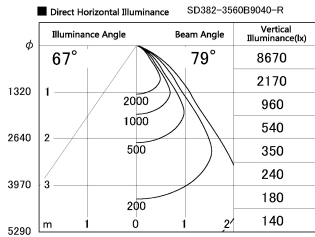

Item no. SD382-3560B9040-R

Series Name: Reflector type cylinder arm tracklight (UL Track) (SD382-R)

Installation	Track mount
Type	Reflector type cylinder arm tracklight (UL Track) (SD382-R)
Fixture wattage	36W
Beam angle	79 deg
Color Temp.	4000K
CRI	Ra>90
Luminous	3348 lm
Body	Die-cast aluminum alloy
Body finish	Black
Trim finish	N/A
Reflector finish	N/A
IP Rate	IP20
Light source	COB module
Input Voltage	AC220~240V
Dimming Type	Non-Dimmable
Certificate	CE,CCC
Cut Hole	N/A