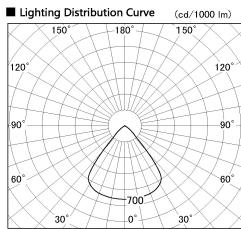

Item no. SD382-3560B9040-R

Series Name: Reflector type cylinder arm tracklight (UL Track) (SD382-R)

Installation	Track mount
Type	Reflector type cylinder arm tracklight (UL Track) (SD382-R)
Fixture wattage	36W
Beam angle	79 deg
Color Temp.	4000K
CRI	Ra>90
Luminous	3348 lm
Body	Die-cast aluminum alloy
Body finish	Black
Trim finish	N/A
Reflector finish	N/A
IP Rate	IP20
Light source	COB module
Input Voltage	AC220~240V
Dimming Type	Non-Dimmable
Certificate	CE,CCC
Cut Hole	N/A