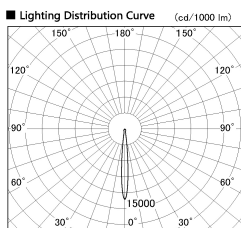

Item no. SD382-2810B9040-R

Series Name: Reflector type cylinder arm tracklight (UL Track) (SD382-R)

■ Direct Horizontal Illuminance SD382-2810B9040-R

φ	Illuminance Angle	Beam Angle	Vertical Illuminance(lx)
	10°	10°	127470
170			31870
1	50000		14160
	20000		7970
340	10000		5100
2			3540
520	5000		2600
3			1990
690	m	1 0 1 2	

Installation	Track mount
Type	Reflector type cylinder arm tracklight (UL Track) (SD382-R)
Fixture wattage	28W
Beam angle	10 deg
Color Temp.	4000K
CRI	Ra>90
Luminous	2389 lm
Body	Die-cast aluminum alloy
Body finish	Black
Trim finish	N/A
Reflector finish	N/A
IP Rate	IP20
Light source	COB module
Input Voltage	AC220~240V
Dimming Type	Non-Dimmable
Certificate	CE,CCC
Cut Hole	N/A