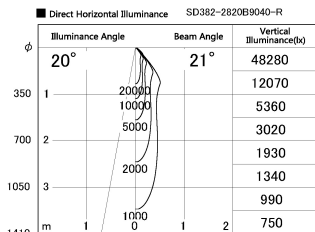

Item no. SD382-2820B9040-R

Series Name: Reflector type cylinder arm tracklight (UL Track) (SD382-R)

Installation	Track mount
Type	Reflector type cylinder arm tracklight (UL Track) (SD382-R)
Fixture wattage	28W
Beam angle	21 deg
Color Temp.	4000K
CRI	Ra>90
Luminous	3043 lm
Body	Die-cast aluminum alloy
Body finish	Black
Trim finish	N/A
Reflector finish	N/A
IP Rate	IP20
Light source	COB module
Input Voltage	AC220~240V
Dimming Type	Non-Dimmable
Certificate	CE,CCC
Cut Hole	N/A