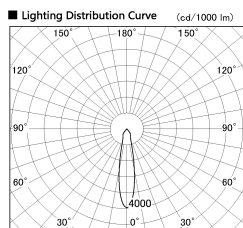

Item no. SD382-2820B9040-R

Series Name: Reflector type cylinder arm tracklight (UL Track) (SD382-R)

Installation	Track mount
Type	Reflector type cylinder arm tracklight (UL Track) (SD382-R)
Fixture wattage	28W
Beam angle	21 deg
Color Temp.	4000K
CRI	Ra>90
Luminous	3043 lm
Body	Die-cast aluminum alloy
Body finish	Black
Trim finish	N/A
Reflector finish	N/A
IP Rate	IP20
Light source	COB module
Input Voltage	AC220~240V
Dimming Type	Non-Dimmable
Certificate	CE,CCC
Cut Hole	N/A