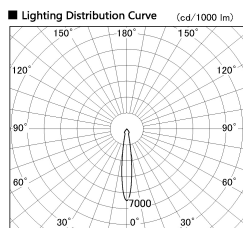

Item no. SD382-2615B9040-R

Series Name: Reflector type cylinder arm tracklight (UL Track) (SD382-R)

Installation	Track mount
Type	Reflector type cylinder arm tracklight (UL Track) (SD382-R)
Fixture wattage	24W
Beam angle	15 deg
Color Temp.	4000K
CRI	Ra>90
Luminous	2457 lm
Body	Die-cast aluminum alloy
Body finish	Black
Trim finish	N/A
Reflector finish	N/A
IP Rate	IP20
Light source	COB module
Input Voltage	AC220~240V
Dimming Type	Non-Dimmable
Certificate	CE,CCC
Cut Hole	N/A