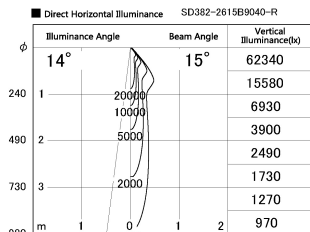

Item no. SD382-2615B9040-R

Series Name: Reflector type cylinder arm tracklight (UL Track) (SD382-R)

Installation	Track mount
Type	Reflector type cylinder arm tracklight (UL Track) (SD382-R)
Fixture wattage	24W
Beam angle	15 deg
Color Temp.	4000K
CRI	Ra>90
Luminous	2457 lm
Body	Die-cast aluminum alloy
Body finish	Black
Trim finish	N/A
Reflector finish	N/A
IP Rate	IP20
Light source	COB module
Input Voltage	AC220~240V
Dimming Type	Non-Dimmable
Certificate	CE,CCC
Cut Hole	N/A