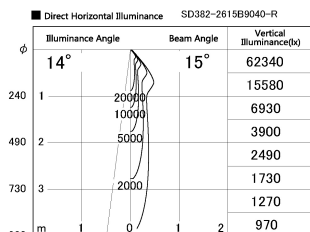

Item no. SD382-2615B9040-R

Series Name: Reflector type cylinder arm tracklight (UL Track) (SD382-R)

Installation	Track mount
Type	Reflector type cylinder arm tracklight (UL Track) (SD382-R)
Fixture wattage	24W
Beam angle	15 deg
Color Temp.	4000K
CRI	Ra>90
Luminous	2457 lm
Body	Die-cast aluminum alloy
Body finish	Black
Trim finish	N/A
Reflector finish	N/A
IP Rate	IP20
Light source	COB module
Input Voltage	AC220~240V
Dimming Type	Non-Dimmable
Certificate	CE,CCC
Cut Hole	N/A