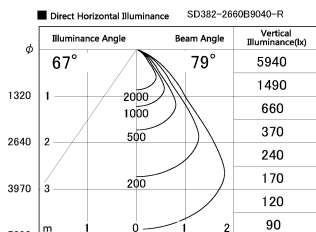

Item no. SD382-2660B9040-R

Series Name: Reflector type cylinder arm tracklight (UL Track) (SD382-R)

Installation	Track mount
Type	Reflector type cylinder arm tracklight (UL Track) (SD382-R)
Fixture wattage	24W
Beam angle	79 deg
Color Temp.	4000K
CRI	Ra>90
Luminous	2296 lm
Body	Die-cast aluminum alloy
Body finish	Black
Trim finish	N/A
Reflector finish	N/A
IP Rate	IP20
Light source	COB module
Input Voltage	AC220~240V
Dimming Type	Non-Dimmable
Certificate	CE,CCC
Cut Hole	N/A