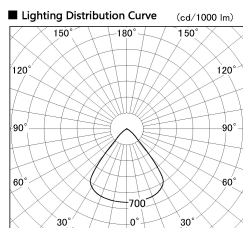

Item no. SD382-2660B9040-R

Series Name: Reflector type cylinder arm tracklight (UL Track) (SD382-R)

Installation	Track mount
Type	Reflector type cylinder arm tracklight (UL Track) (SD382-R)
Fixture wattage	24W
Beam angle	79 deg
Color Temp.	4000K
CRI	Ra>90
Luminous	2296 lm
Body	Die-cast aluminum alloy
Body finish	Black
Trim finish	N/A
Reflector finish	N/A
IP Rate	IP20
Light source	COB module
Input Voltage	AC220~240V
Dimming Type	Non-Dimmable
Certificate	CE,CCC
Cut Hole	N/A