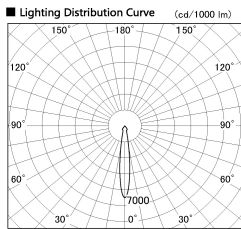

Item no. SD382-2015B9040-R

Series Name: Reflector type cylinder arm tracklight (UL Track) (SD382-R)

■ Direct Horizontal Illuminance SD382-2015B9040-R

Illuminance Angle	Beam Angle	Vertical Illuminance (lx)
14°	15°	52390
1		13100
2000		5820
10000		3270
5000		2100
2		1460
730		1070
3		820
2000		
980	m	
	1	100
	1	2

Installation	Track mount
Type	Reflector type cylinder arm tracklight (UL Track) (SD382-R)
Fixture wattage	21W
Beam angle	15 deg
Color Temp.	4000K
CRI	Ra>90
Luminous	2065 lm
Body	Die-cast aluminum alloy
Body finish	Black
Trim finish	N/A
Reflector finish	N/A
IP Rate	IP20
Light source	COB module
Input Voltage	AC220~240V
Dimming Type	Non-Dimmable
Certificate	CE,CCC
Cut Hole	N/A