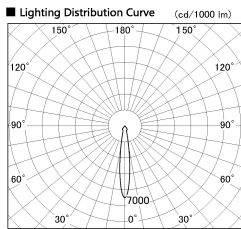

Item no. SD382-2015B9040-R

Series Name: Reflector type cylinder arm tracklight (UL Track) (SD382-R)

■ Direct Horizontal Illuminance SD382-2015B9040-R

Beam Angle	Vertical Illuminance (lx)
14°	52390
15°	13100
16°	5820
18°	3270
20°	2100
25°	1460
30°	1070
36°	820

Installation	Track mount
Type	Reflector type cylinder arm tracklight (UL Track) (SD382-R)
Fixture wattage	21W
Beam angle	15 deg
Color Temp.	4000K
CRI	Ra>90
Luminous	2065 lm
Body	Die-cast aluminum alloy
Body finish	Black
Trim finish	N/A
Reflector finish	N/A
IP Rate	IP20
Light source	COB module
Input Voltage	AC220~240V
Dimming Type	Non-Dimmable
Certificate	CE,CCC
Cut Hole	N/A