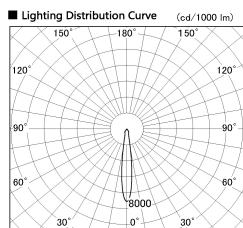

Item no. SD382-2515B9040-R

Series Name: Reflector type cylinder arm tracklight (UL Track) (SD382-R)

Installation	Track mount
Type	Reflector type cylinder arm tracklight (UL Track) (SD382-R)
Fixture wattage	24W
Beam angle	15 deg
Color Temp.	4000K
CRI	Ra>90
Luminous	1950 lm
Body	Die-cast aluminum alloy
Body finish	Black
Trim finish	N/A
Reflector finish	N/A
IP Rate	IP20
Light source	COB module
Input Voltage	AC220~240V
Dimming Type	Non-Dimmable
Certificate	CE,CCC
Cut Hole	N/A