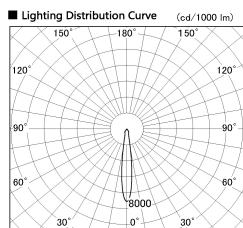

Item no. SD382-2515B9040-R

Series Name: Reflector type cylinder arm tracklight (UL Track) (SD382-R)

■ Direct Horizontal Illuminance SD382-2515B9040-R

φ	Illuminance Angle	Beam Angle	Vertical Illuminance(lx)
	14°	15°	57130
240	1	20000	14280
		10000	6350
490	2	5000	3570
		2000	2290
730	3	2000	1590
		1000	1170
980	m	1, 1.9, 1	890

Installation	Track mount
Type	Reflector type cylinder arm tracklight (UL Track) (SD382-R)
Fixture wattage	24W
Beam angle	15 deg
Color Temp.	4000K
CRI	Ra>90
Luminous	1950 lm
Body	Die-cast aluminum alloy
Body finish	Black
Trim finish	N/A
Reflector finish	N/A
IP Rate	IP20
Light source	COB module
Input Voltage	AC220~240V
Dimming Type	Non-Dimmable
Certificate	CE,CCC
Cut Hole	N/A