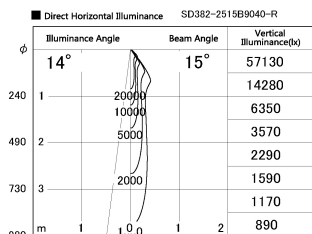

Item no. SD382-2515B9040-R

Series Name: Reflector type cylinder arm tracklight (UL Track) (SD382-R)

Installation	Track mount
Type	Reflector type cylinder arm tracklight (UL Track) (SD382-R)
Fixture wattage	24W
Beam angle	15 deg
Color Temp.	4000K
CRI	Ra>90
Luminous	1950 lm
Body	Die-cast aluminum alloy
Body finish	Black
Trim finish	N/A
Reflector finish	N/A
IP Rate	IP20
Light source	COB module
Input Voltage	AC220~240V
Dimming Type	Non-Dimmable
Certificate	CE,CCC
Cut Hole	N/A