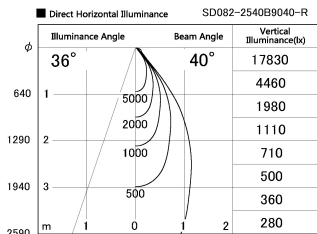

Item no. SD382-2540B9040-R

Series Name: Reflector type cylinder arm tracklight (UL Track) (SD382-R)

Installation	Track mount
Type	Reflector type cylinder arm tracklight (UL Track) (SD382-R)
Fixture wattage	24W
Beam angle	40 deg
Color Temp.	4000K
CRI	Ra>90
Luminous	2423 lm
Body	Die-cast aluminum alloy
Body finish	Black
Trim finish	N/A
Reflector finish	N/A
IP Rate	IP20
Light source	COB module
Input Voltage	AC220~240V
Dimming Type	Non-Dimmable
Certificate	CE,CCC
Cut Hole	N/A