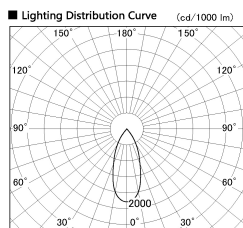

Item no. SD382-2540B9040-R

Series Name: Reflector type cylinder arm tracklight (UL Track) (SD382-R)

Installation	Track mount
Type	Reflector type cylinder arm tracklight (UL Track) (SD382-R)
Fixture wattage	24W
Beam angle	40 deg
Color Temp.	4000K
CRI	Ra>90
Luminous	2423 lm
Body	Die-cast aluminum alloy
Body finish	Black
Trim finish	N/A
Reflector finish	N/A
IP Rate	IP20
Light source	COB module
Input Voltage	AC220~240V
Dimming Type	Non-Dimmable
Certificate	CE,CCC
Cut Hole	N/A