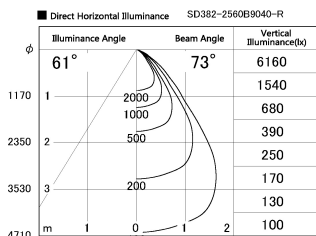

Item no. SD382-2560B9040-R

Series Name: Reflector type cylinder arm tracklight (UL Track) (SD382-R)

Installation	Track mount
Type	Reflector type cylinder arm tracklight (UL Track) (SD382-R)
Fixture wattage	24W
Beam angle	73 deg
Color Temp.	4000K
CRI	Ra>90
Luminous	2021 lm
Body	Die-cast aluminum alloy
Body finish	Black
Trim finish	N/A
Reflector finish	N/A
IP Rate	IP20
Light source	COB module
Input Voltage	AC220~240V
Dimming Type	Non-Dimmable
Certificate	CE,CCC
Cut Hole	N/A