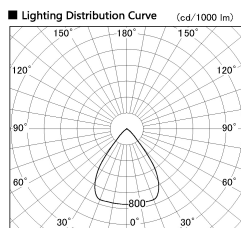

Item no. SD382-2560B9040-R

Series Name: Reflector type cylinder arm tracklight (UL Track) (SD382-R)

Installation	Track mount
Type	Reflector type cylinder arm tracklight (UL Track) (SD382-R)
Fixture wattage	24W
Beam angle	73 deg
Color Temp.	4000K
CRI	Ra>90
Luminous	2021 lm
Body	Die-cast aluminum alloy
Body finish	Black
Trim finish	N/A
Reflector finish	N/A
IP Rate	IP20
Light source	COB module
Input Voltage	AC220~240V
Dimming Type	Non-Dimmable
Certificate	CE,CCC
Cut Hole	N/A