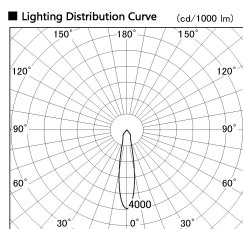

Item no. SD382-3520W9027-R-IK

Series Name: Cylinder Arm Reflector in-track tracklight.(SD382-R-IK)

Direct Horizontal Illuminance SD382-3520W9027-R-IK

Illuminance Angle	Beam Angle	Vertical Illuminance (lx)
20°	21°	59440
		14860
		6600
		3720
		2380
		1650
		1210
		930

Installation	Track mount
Type	Cylinder Arm Reflector in-track tracklight.(SD382-R-IK)
Fixture wattage	36W
Beam angle	21 deg
Color Temp.	2700K
CRI	Ra>90
Luminous	3747 lm
Body	Die-cast aluminum alloy
Body finish	White
Trim finish	N/A
Reflector finish	N/A
IP Rate	IP20
Light source	COB module
Input Voltage	AC220~240V
Dimming Type	Non-Dimmable
Certificate	CE,CCC
Cut Hole	N/A