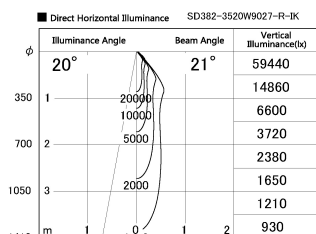

Item no. SD382-3520W9027-R-IK

Series Name: Cylinder Arm Reflector in-track tracklight.(SD382-R-IK)

Installation	Track mount
Type	Cylinder Arm Reflector in-track tracklight.(SD382-R-IK)
Fixture wattage	36W
Beam angle	21 deg
Color Temp.	2700K
CRI	Ra>90
Luminous	3747 lm
Body	Die-cast aluminum alloy
Body finish	White
Trim finish	N/A
Reflector finish	N/A
IP Rate	IP20
Light source	COB module
Input Voltage	AC220~240V
Dimming Type	Non-Dimmable
Certificate	CE,CCC
Cut Hole	N/A