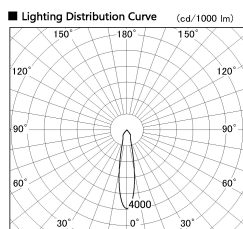

Item no. SD382-3520W9027-R-IK

Series Name: Cylinder Arm Reflector in-track tracklight.(SD382-R-IK)

Installation	Track mount
Type	Cylinder Arm Reflector in-track tracklight.(SD382-R-IK)
Fixture wattage	36W
Beam angle	21 deg
Color Temp.	2700K
CRI	Ra>90
Luminous	3747 lm
Body	Die-cast aluminum alloy
Body finish	White
Trim finish	N/A
Reflector finish	N/A
IP Rate	IP20
Light source	COB module
Input Voltage	AC220~240V
Dimming Type	Non-Dimmable
Certificate	CE,CCC
Cut Hole	N/A