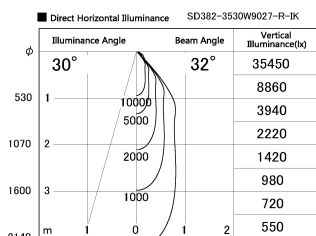

Item no. SD382-3530W9027-R-IK

Series Name: Cylinder Arm Reflector in-track tracklight.(SD382-R-IK)

Installation	Track mount
Type	Cylinder Arm Reflector in-track tracklight.(SD382-R-IK)
Fixture wattage	36W
Beam angle	32 deg
Color Temp.	2700K
CRI	Ra>90
Luminous	3797 lm
Body	Die-cast aluminum alloy
Body finish	White
Trim finish	N/A
Reflector finish	N/A
IP Rate	IP20
Light source	COB module
Input Voltage	AC220~240V
Dimming Type	Non-Dimmable
Certificate	CE,CCC
Cut Hole	N/A