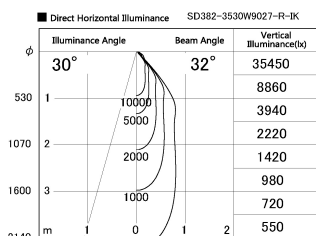

Item no. SD382-3530W9027-R-IK

Series Name: Cylinder Arm Reflector in-track tracklight.(SD382-R-IK)

Installation	Track mount
Type	Cylinder Arm Reflector in-track tracklight.(SD382-R-IK)
Fixture wattage	36W
Beam angle	32 deg
Color Temp.	2700K
CRI	Ra>90
Luminous	3797 lm
Body	Die-castaluminum alloy
Body finish	White
Trim finish	N/A
Reflector finish	N/A
IP Rate	IP20
Light source	COB module
Input Voltage	AC220~240V
Dimming Type	Non-Dimmable
Certificate	CE,CCC
Cut Hole	N/A