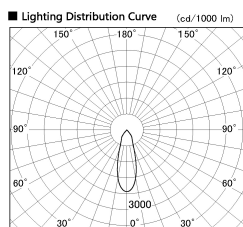

Item no. SD382-3530W9027-R-IK

Series Name: Cylinder Arm Reflector in-track tracklight.(SD382-R-IK)

Installation	Track mount
Type	Cylinder Arm Reflector in-track tracklight.(SD382-R-IK)
Fixture wattage	36W
Beam angle	32 deg
Color Temp.	2700K
CRI	Ra>90
Luminous	3797 lm
Body	Die-cast aluminum alloy
Body finish	White
Trim finish	N/A
Reflector finish	N/A
IP Rate	IP20
Light source	COB module
Input Voltage	AC220~240V
Dimming Type	Non-Dimmable
Certificate	CE,CCC
Cut Hole	N/A