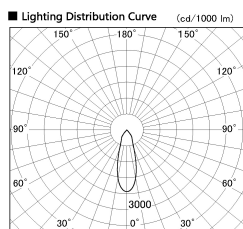

Item no. SD382-3530W9027-R-IK

Series Name: Cylinder Arm Reflector in-track tracklight.(SD382-R-IK)

Installation	Track mount
Type	Cylinder Arm Reflector in-track tracklight.(SD382-R-IK)
Fixture wattage	36W
Beam angle	32 deg
Color Temp.	2700K
CRI	Ra>90
Luminous	3797 lm
Body	Die-castaluminum alloy
Body finish	White
Trim finish	N/A
Reflector finish	N/A
IP Rate	IP20
Light source	COB module
Input Voltage	AC220~240V
Dimming Type	Non-Dimmable
Certificate	CE,CCC
Cut Hole	N/A