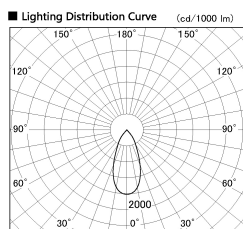

Item no. SD382-3540W9027-R-IK

Series Name: Cylinder Arm Reflector in-track tracklight.(SD382-R-IK)

Installation	Track mount
Type	Cylinder Arm Reflector in-track tracklight.(SD382-R-IK)
Fixture wattage	36W
Beam angle	44 deg
Color Temp.	2700K
CRI	Ra>90
Luminous	3796 lm
Body	Die-cast aluminum alloy
Body finish	White
Trim finish	N/A
Reflector finish	N/A
IP Rate	IP20
Light source	COB module
Input Voltage	AC220~240V
Dimming Type	Non-Dimmable
Certificate	CE,CCC
Cut Hole	N/A