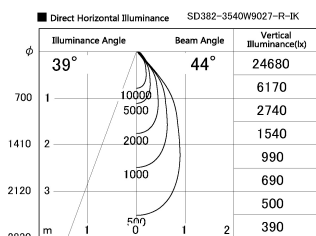

Item no. SD382-3540W9027-R-IK

Series Name: Cylinder Arm Reflector in-track tracklight.(SD382-R-IK)

Installation	Track mount
Type	Cylinder Arm Reflector in-track tracklight.(SD382-R-IK)
Fixture wattage	36W
Beam angle	44 deg
Color Temp.	2700K
CRI	Ra>90
Luminous	3796 lm
Body	Die-cast aluminum alloy
Body finish	White
Trim finish	N/A
Reflector finish	N/A
IP Rate	IP20
Light source	COB module
Input Voltage	AC220~240V
Dimming Type	Non-Dimmable
Certificate	CE,CCC
Cut Hole	N/A