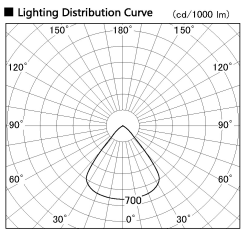

Item no. SD382-3560W9027-R-IK

Series Name: Cylinder Arm Reflector in-track tracklight.(SD382-R-IK)

Installation	Track mount
Type	Cylinder Arm Reflector in-track tracklight.(SD382-R-IK)
Fixture wattage	36W
Beam angle	79 deg
Color Temp.	2700K
CRI	Ra>90
Luminous	3268 lm
Body	Die-castaluminumalloy
Body finish	White
Trim finish	N/A
Reflector finish	N/A
IP Rate	IP20
Light source	COB module
Input Voltage	AC220~240V
Dimming Type	Non-Dimmable
Certificate	CE,CCC
Cut Hole	N/A