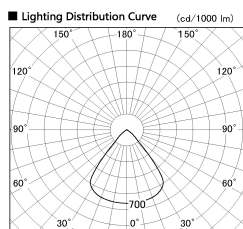

Item no. SD382-3560W9027-R-IK

Series Name: Cylinder Arm Reflector in-track tracklight.(SD382-R-IK)

Installation	Track mount
Type	Cylinder Arm Reflector in-track tracklight.(SD382-R-IK)
Fixture wattage	36W
Beam angle	79 deg
Color Temp.	2700K
CRI	Ra>90
Luminous	3268 lm
Body	Die-cast aluminum alloy
Body finish	White
Trim finish	N/A
Reflector finish	N/A
IP Rate	IP20
Light source	COB module
Input Voltage	AC220~240V
Dimming Type	Non-Dimmable
Certificate	CE,CCC
Cut Hole	N/A