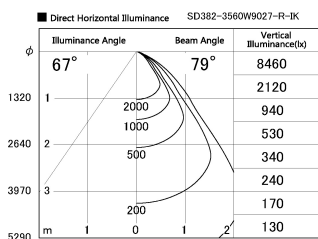

Item no. SD382-3560W9027-R-IK

Series Name: Cylinder Arm Reflector in-track tracklight.(SD382-R-IK)

Installation	Track mount
Type	Cylinder Arm Reflector in-track tracklight.(SD382-R-IK)
Fixture wattage	36W
Beam angle	79 deg
Color Temp.	2700K
CRI	Ra>90
Luminous	3268 lm
Body	Die-cast aluminum alloy
Body finish	White
Trim finish	N/A
Reflector finish	N/A
IP Rate	IP20
Light source	COB module
Input Voltage	AC220~240V
Dimming Type	Non-Dimmable
Certificate	CE,CCC
Cut Hole	N/A