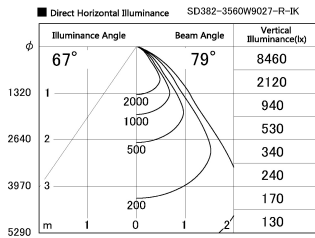

Item no. SD382-3560W9027-R-IK

Series Name: Cylinder Arm Reflector in-track tracklight.(SD382-R-IK)

Installation	Track mount
Type	Cylinder Arm Reflector in-track tracklight.(SD382-R-IK)
Fixture wattage	36W
Beam angle	79 deg
Color Temp.	2700K
CRI	Ra>90
Luminous	3268 lm
Body	Die-castaluminumalloy
Body finish	White
Trim finish	N/A
Reflector finish	N/A
IP Rate	IP20
Light source	COB module
Input Voltage	AC220~240V
Dimming Type	Non-Dimmable
Certificate	CE,CCC
Cut Hole	N/A