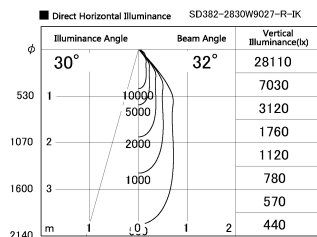

Item no. SD382-2830W9027-R-IK

Series Name: Cylinder Arm Reflector in-track tracklight.(SD382-R-IK)

Installation	Track mount
Type	Cylinder Arm Reflector in-track tracklight.(SD382-R-IK)
Fixture wattage	28W
Beam angle	32 deg
Color Temp.	2700K
CRI	Ra>90
Luminous	3011 lm
Body	Die-castaluminumalloy
Body finish	White
Trim finish	N/A
Reflector finish	N/A
IP Rate	IP20
Light source	COB module
Input Voltage	AC220~240V
Dimming Type	Non-Dimmable
Certificate	CE,CCC
Cut Hole	N/A