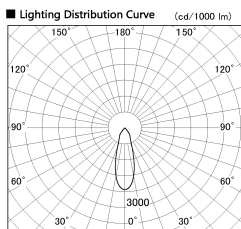

Item no. SD382-2830W9027-R-IK

Series Name: Cylinder Arm Reflector in-track tracklight.(SD382-R-IK)

Installation	Track mount
Type	Cylinder Arm Reflector in-track tracklight.(SD382-R-IK)
Fixture wattage	28W
Beam angle	32 deg
Color Temp.	2700K
CRI	Ra>90
Luminous	3011 lm
Body	Die-castaluminumalloy
Body finish	White
Trim finish	N/A
Reflector finish	N/A
IP Rate	IP20
Light source	COB module
Input Voltage	AC220~240V
Dimming Type	Non-Dimmable
Certificate	CE,CCC
Cut Hole	N/A