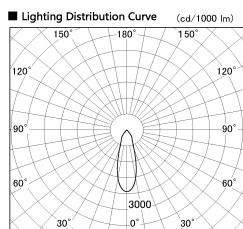

Item no. SD382-2830W9027-R-IK

Series Name: Cylinder Arm Reflector in-track tracklight.(SD382-R-IK)

Installation	Track mount
Type	Cylinder Arm Reflector in-track tracklight.(SD382-R-IK)
Fixture wattage	28W
Beam angle	32 deg
Color Temp.	2700K
CRI	Ra>90
Luminous	3011 lm
Body	Die-castaluminumalloy
Body finish	White
Trim finish	N/A
Reflector finish	N/A
IP Rate	IP20
Light source	COB module
Input Voltage	AC220~240V
Dimming Type	Non-Dimmable
Certificate	CE,CCC
Cut Hole	N/A