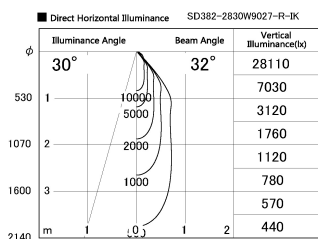

Item no. SD382-2830W9027-R-IK

Series Name: Cylinder Arm Reflector in-track tracklight.(SD382-R-IK)

Installation	Track mount
Type	Cylinder Arm Reflector in-track tracklight.(SD382-R-IK)
Fixture wattage	28W
Beam angle	32 deg
Color Temp.	2700K
CRI	Ra>90
Luminous	3011 lm
Body	Die-castaluminumalloy
Body finish	White
Trim finish	N/A
Reflector finish	N/A
IP Rate	IP20
Light source	COB module
Input Voltage	AC220~240V
Dimming Type	Non-Dimmable
Certificate	CE,CCC
Cut Hole	N/A