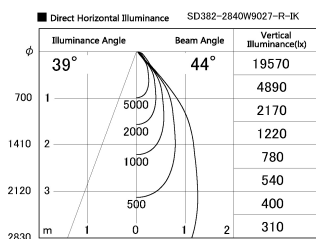

Item no. SD382-2840W9027-R-IK

Series Name: Cylinder Arm Reflector in-track tracklight.(SD382-R-IK)

Installation	Track mount
Type	Cylinder Arm Reflector in-track tracklight.(SD382-R-IK)
Fixture wattage	28W
Beam angle	44 deg
Color Temp.	2700K
CRI	Ra>90
Luminous	3010 lm
Body	Die-castaluminumalloy
Body finish	White
Trim finish	N/A
Reflector finish	N/A
IP Rate	IP20
Light source	COB module
Input Voltage	AC220~240V
Dimming Type	Non-Dimmable
Certificate	CE,CCC
Cut Hole	N/A