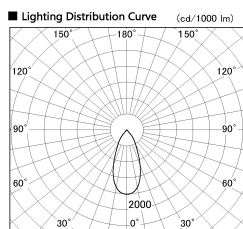

Item no. SD382-2840W9027-R-IK

Series Name: Cylinder Arm Reflector in-track tracklight.(SD382-R-IK)

Installation	Track mount
Type	Cylinder Arm Reflector in-track tracklight.(SD382-R-IK)
Fixture wattage	28W
Beam angle	44 deg
Color Temp.	2700K
CRI	Ra>90
Luminous	3010 lm
Body	Die-castaluminumalloy
Body finish	White
Trim finish	N/A
Reflector finish	N/A
IP Rate	IP20
Light source	COB module
Input Voltage	AC220~240V
Dimming Type	Non-Dimmable
Certificate	CE,CCC
Cut Hole	N/A