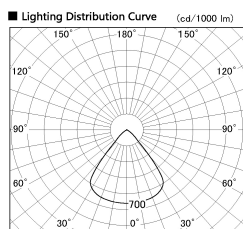

Item no. SD382-2860W9027-R-IK

Series Name: Cylinder Arm Reflector in-track tracklight.(SD382-R-IK)

Installation	Track mount
Type	Cylinder Arm Reflector in-track tracklight.(SD382-R-IK)
Fixture wattage	28W
Beam angle	79 deg
Color Temp.	2700K
CRI	Ra>90
Luminous	2591 lm
Body	Die-castaluminumalloy
Body finish	White
Trim finish	N/A
Reflector finish	N/A
IP Rate	IP20
Light source	COB module
Input Voltage	AC220~240V
Dimming Type	Non-Dimmable
Certificate	CE,CCC
Cut Hole	N/A