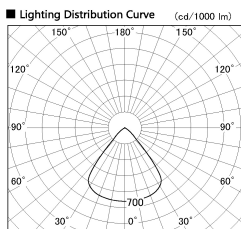

Item no. SD382-2860W9027-R-IK

Series Name: Cylinder Arm Reflector in-track tracklight.(SD382-R-IK)

Installation	Track mount
Type	Cylinder Arm Reflector in-track tracklight.(SD382-R-IK)
Fixture wattage	28W
Beam angle	79 deg
Color Temp.	2700K
CRI	Ra>90
Luminous	2591 lm
Body	Die-cast aluminum alloy
Body finish	White
Trim finish	N/A
Reflector finish	N/A
IP Rate	IP20
Light source	COB module
Input Voltage	AC220~240V
Dimming Type	Non-Dimmable
Certificate	CE,CCC
Cut Hole	N/A