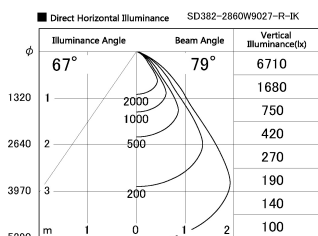

Item no. SD382-2860W9027-R-IK

Series Name: Cylinder Arm Reflector in-track tracklight.(SD382-R-IK)

Installation	Track mount
Type	Cylinder Arm Reflector in-track tracklight.(SD382-R-IK)
Fixture wattage	28W
Beam angle	79 deg
Color Temp.	2700K
CRI	Ra>90
Luminous	2591 lm
Body	Die-castaluminumalloy
Body finish	White
Trim finish	N/A
Reflector finish	N/A
IP Rate	IP20
Light source	COB module
Input Voltage	AC220~240V
Dimming Type	Non-Dimmable
Certificate	CE,CCC
Cut Hole	N/A