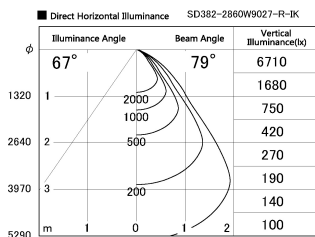

Item no. SD382-2860W9027-R-IK

Series Name: Cylinder Arm Reflector in-track tracklight.(SD382-R-IK)

Installation	Track mount
Type	Cylinder Arm Reflector in-track tracklight.(SD382-R-IK)
Fixture wattage	28W
Beam angle	79 deg
Color Temp.	2700K
CRI	Ra>90
Luminous	2591 lm
Body	Die-cast aluminum alloy
Body finish	White
Trim finish	N/A
Reflector finish	N/A
IP Rate	IP20
Light source	COB module
Input Voltage	AC220~240V
Dimming Type	Non-Dimmable
Certificate	CE,CCC
Cut Hole	N/A