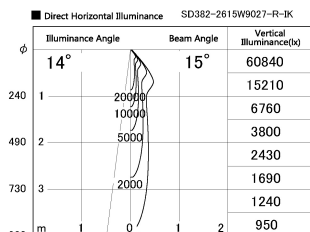

Item no. SD382-2615W9027-R-IK

Series Name: Cylinder Arm Reflector in-track tracklight.(SD382-R-IK)

Installation	Track mount
Type	Cylinder Arm Reflector in-track tracklight.(SD382-R-IK)
Fixture wattage	24W
Beam angle	15 deg
Color Temp.	2700K
CRI	Ra>90
Luminous	2398 lm
Body	Die-cast aluminum alloy
Body finish	White
Trim finish	N/A
Reflector finish	N/A
IP Rate	IP20
Light source	COB module
Input Voltage	AC220~240V
Dimming Type	Non-Dimmable
Certificate	CE,CCC
Cut Hole	N/A