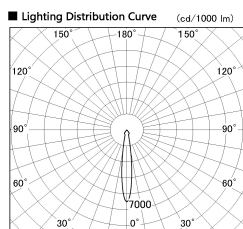

Item no. SD382-2615W9027-R-IK

Series Name: Cylinder Arm Reflector in-track tracklight.(SD382-R-IK)

Installation	Track mount
Type	Cylinder Arm Reflector in-track tracklight.(SD382-R-IK)
Fixture wattage	24W
Beam angle	15 deg
Color Temp.	2700K
CRI	Ra>90
Luminous	2398 lm
Body	Die-castaluminumalloy
Body finish	White
Trim finish	N/A
Reflector finish	N/A
IP Rate	IP20
Light source	COB module
Input Voltage	AC220~240V
Dimming Type	Non-Dimmable
Certificate	CE,CCC
Cut Hole	N/A