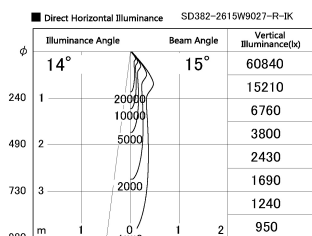

Item no. SD382-2615W9027-R-IK

Series Name: Cylinder Arm Reflector in-track tracklight.(SD382-R-IK)

Installation	Track mount
Type	Cylinder Arm Reflector in-track tracklight.(SD382-R-IK)
Fixture wattage	24W
Beam angle	15 deg
Color Temp.	2700K
CRI	Ra>90
Luminous	2398 lm
Body	Die-castaluminumalloy
Body finish	White
Trim finish	N/A
Reflector finish	N/A
IP Rate	IP20
Light source	COB module
Input Voltage	AC220~240V
Dimming Type	Non-Dimmable
Certificate	CE,CCC
Cut Hole	N/A