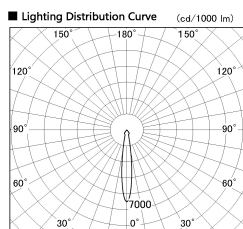

Item no. SD382-2615W9027-R-IK

Series Name: Cylinder Arm Reflector in-track tracklight.(SD382-R-IK)

Installation	Track mount
Type	Cylinder Arm Reflector in-track tracklight.(SD382-R-IK)
Fixture wattage	24W
Beam angle	15 deg
Color Temp.	2700K
CRI	Ra>90
Luminous	2398 lm
Body	Die-cast aluminum alloy
Body finish	White
Trim finish	N/A
Reflector finish	N/A
IP Rate	IP20
Light source	COB module
Input Voltage	AC220~240V
Dimming Type	Non-Dimmable
Certificate	CE,CCC
Cut Hole	N/A