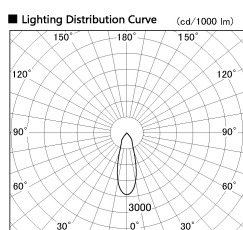

Item no. SD382-2630W9027-R-IK

Series Name: Cylinder Arm Reflector in-track tracklight.(SD382-R-IK)

Installation	Track mount
Type	Cylinder Arm Reflector in-track tracklight.(SD382-R-IK)
Fixture wattage	24W
Beam angle	32 deg
Color Temp.	2700K
CRI	Ra>90
Luminous	2604 lm
Body	Die-castaluminumalloy
Body finish	White
Trim finish	N/A
Reflector finish	N/A
IP Rate	IP20
Light source	COB module
Input Voltage	AC220~240V
Dimming Type	Non-Dimmable
Certificate	CE,CCC
Cut Hole	N/A