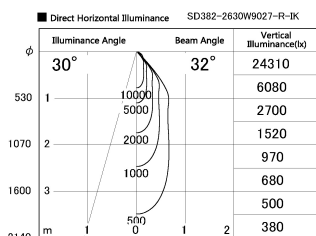

Item no. SD382-2630W9027-R-IK

Series Name: Cylinder Arm Reflector in-track tracklight.(SD382-R-IK)

Installation	Track mount
Type	Cylinder Arm Reflector in-track tracklight.(SD382-R-IK)
Fixture wattage	24W
Beam angle	32 deg
Color Temp.	2700K
CRI	Ra>90
Luminous	2604 lm
Body	Die-cast aluminum alloy
Body finish	White
Trim finish	N/A
Reflector finish	N/A
IP Rate	IP20
Light source	COB module
Input Voltage	AC220~240V
Dimming Type	Non-Dimmable
Certificate	CE,CCC
Cut Hole	N/A