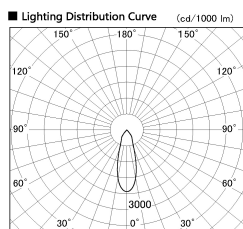

Item no. SD382-2630W9027-R-IK

Series Name: Cylinder Arm Reflector in-track tracklight.(SD382-R-IK)

Installation	Track mount
Type	Cylinder Arm Reflector in-track tracklight.(SD382-R-IK)
Fixture wattage	24W
Beam angle	32 deg
Color Temp.	2700K
CRI	Ra>90
Luminous	2604 lm
Body	Die-cast aluminum alloy
Body finish	White
Trim finish	N/A
Reflector finish	N/A
IP Rate	IP20
Light source	COB module
Input Voltage	AC220~240V
Dimming Type	Non-Dimmable
Certificate	CE,CCC
Cut Hole	N/A