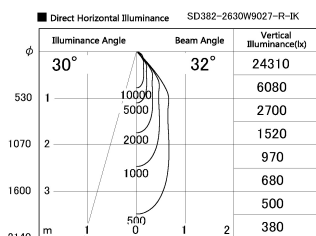

Item no. SD382-2630W9027-R-IK

Series Name: Cylinder Arm Reflector in-track tracklight.(SD382-R-IK)

Installation	Track mount
Type	Cylinder Arm Reflector in-track tracklight.(SD382-R-IK)
Fixture wattage	24W
Beam angle	32 deg
Color Temp.	2700K
CRI	Ra>90
Luminous	2604 lm
Body	Die-castaluminumalloy
Body finish	White
Trim finish	N/A
Reflector finish	N/A
IP Rate	IP20
Light source	COB module
Input Voltage	AC220~240V
Dimming Type	Non-Dimmable
Certificate	CE,CCC
Cut Hole	N/A