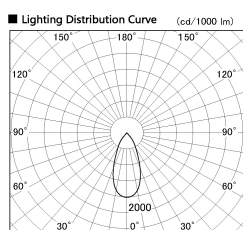

Item no. SD382-2640W9027-R-IK

Series Name: Cylinder Arm Reflector in-track tracklight.(SD382-R-IK)

Installation	Track mount
Type	Cylinder Arm Reflector in-track tracklight.(SD382-R-IK)
Fixture wattage	24W
Beam angle	44 deg
Color Temp.	2700K
CRI	Ra>90
Luminous	2603 lm
Body	Die-castaluminumalloy
Body finish	White
Trim finish	N/A
Reflector finish	N/A
IP Rate	IP20
Light source	COB module
Input Voltage	AC220~240V
Dimming Type	Non-Dimmable
Certificate	CE,CCC
Cut Hole	N/A