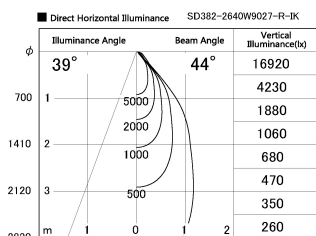

Item no. SD382-2640W9027-R-IK

Series Name: Cylinder Arm Reflector in-track tracklight.(SD382-R-IK)

Installation	Track mount
Type	Cylinder Arm Reflector in-track tracklight.(SD382-R-IK)
Fixture wattage	24W
Beam angle	44 deg
Color Temp.	2700K
CRI	Ra>90
Luminous	2603 lm
Body	Die-castaluminumalloy
Body finish	White
Trim finish	N/A
Reflector finish	N/A
IP Rate	IP20
Light source	COB module
Input Voltage	AC220~240V
Dimming Type	Non-Dimmable
Certificate	CE,CCC
Cut Hole	N/A