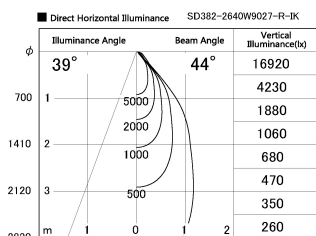

Item no. SD382-2640W9027-R-IK

Series Name: Cylinder Arm Reflector in-track tracklight.(SD382-R-IK)

Installation	Track mount
Type	Cylinder Arm Reflector in-track tracklight.(SD382-R-IK)
Fixture wattage	24W
Beam angle	44 deg
Color Temp.	2700K
CRI	Ra>90
Luminous	2603 lm
Body	Die-cast aluminum alloy
Body finish	White
Trim finish	N/A
Reflector finish	N/A
IP Rate	IP20
Light source	COB module
Input Voltage	AC220~240V
Dimming Type	Non-Dimmable
Certificate	CE,CCC
Cut Hole	N/A