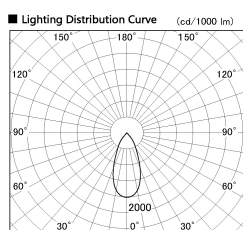

Item no. SD382-2640W9027-R-IK

Series Name: Cylinder Arm Reflector in-track tracklight.(SD382-R-IK)

Installation	Track mount
Type	Cylinder Arm Reflector in-track tracklight.(SD382-R-IK)
Fixture wattage	24W
Beam angle	44 deg
Color Temp.	2700K
CRI	Ra>90
Luminous	2603 lm
Body	Die-cast aluminum alloy
Body finish	White
Trim finish	N/A
Reflector finish	N/A
IP Rate	IP20
Light source	COB module
Input Voltage	AC220~240V
Dimming Type	Non-Dimmable
Certificate	CE,CCC
Cut Hole	N/A