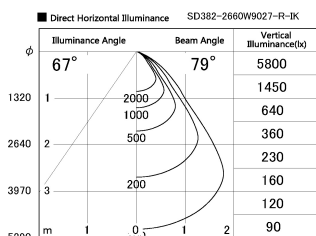

Item no. SD382-2660W9027-R-IK

Series Name: Cylinder Arm Reflector in-track tracklight.(SD382-R-IK)

Installation	Track mount
Type	Cylinder Arm Reflector in-track tracklight.(SD382-R-IK)
Fixture wattage	24W
Beam angle	79 deg
Color Temp.	2700K
CRI	Ra>90
Luminous	2241 lm
Body	Die-castaluminumalloy
Body finish	White
Trim finish	N/A
Reflector finish	N/A
IP Rate	IP20
Light source	COB module
Input Voltage	AC220~240V
Dimming Type	Non-Dimmable
Certificate	CE,CCC
Cut Hole	N/A