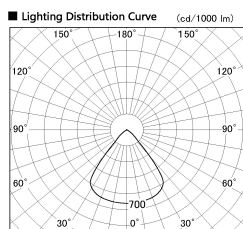

Item no. SD382-2660W9027-R-IK

Series Name: Cylinder Arm Reflector in-track tracklight.(SD382-R-IK)

Installation	Track mount
Type	Cylinder Arm Reflector in-track tracklight.(SD382-R-IK)
Fixture wattage	24W
Beam angle	79 deg
Color Temp.	2700K
CRI	Ra>90
Luminous	2241 lm
Body	Die-castaluminumalloy
Body finish	White
Trim finish	N/A
Reflector finish	N/A
IP Rate	IP20
Light source	COB module
Input Voltage	AC220~240V
Dimming Type	Non-Dimmable
Certificate	CE,CCC
Cut Hole	N/A