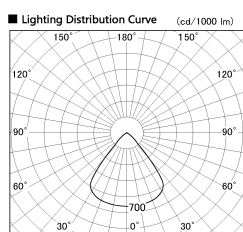

Item no. SD382-2660W9027-R-IK

Series Name: Cylinder Arm Reflector in-track tracklight.(SD382-R-IK)

Installation	Track mount
Type	Cylinder Arm Reflector in-track tracklight.(SD382-R-IK)
Fixture wattage	24W
Beam angle	79 deg
Color Temp.	2700K
CRI	Ra>90
Luminous	2241 lm
Body	Die-castaluminumalloy
Body finish	White
Trim finish	N/A
Reflector finish	N/A
IP Rate	IP20
Light source	COB module
Input Voltage	AC220~240V
Dimming Type	Non-Dimmable
Certificate	CE,CCC
Cut Hole	N/A