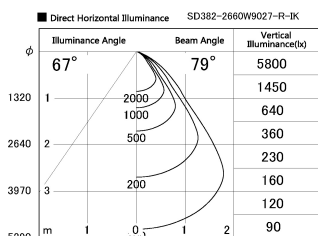

Item no. SD382-2660W9027-R-IK

Series Name: Cylinder Arm Reflector in-track tracklight.(SD382-R-IK)

Installation	Track mount
Type	Cylinder Arm Reflector in-track tracklight.(SD382-R-IK)
Fixture wattage	24W
Beam angle	79 deg
Color Temp.	2700K
CRI	Ra>90
Luminous	2241 lm
Body	Die-castaluminumalloy
Body finish	White
Trim finish	N/A
Reflector finish	N/A
IP Rate	IP20
Light source	COB module
Input Voltage	AC220~240V
Dimming Type	Non-Dimmable
Certificate	CE,CCC
Cut Hole	N/A