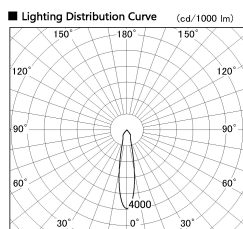

Item no. SD382-2020W9027-R-IK

Series Name: Cylinder Arm Reflector in-track tracklight.(SD382-R-IK)

Installation	Track mount
Type	Cylinder Arm Reflector in-track tracklight.(SD382-R-IK)
Fixture wattage	21W
Beam angle	21 deg
Color Temp.	2700K
CRI	Ra>90
Luminous	2160 lm
Body	Die-cast aluminum alloy
Body finish	White
Trim finish	N/A
Reflector finish	N/A
IP Rate	IP20
Light source	COB module
Input Voltage	AC220~240V
Dimming Type	Non-Dimmable
Certificate	CE,CCC
Cut Hole	N/A