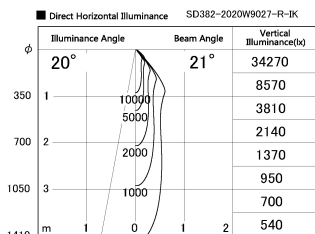

Item no. SD382-2020W9027-R-IK

Series Name: Cylinder Arm Reflector in-track tracklight.(SD382-R-IK)

Installation	Track mount
Type	Cylinder Arm Reflector in-track tracklight.(SD382-R-IK)
Fixture wattage	21W
Beam angle	21 deg
Color Temp.	2700K
CRI	Ra>90
Luminous	2160 lm
Body	Die-cast aluminum alloy
Body finish	White
Trim finish	N/A
Reflector finish	N/A
IP Rate	IP20
Light source	COB module
Input Voltage	AC220~240V
Dimming Type	Non-Dimmable
Certificate	CE,CCC
Cut Hole	N/A