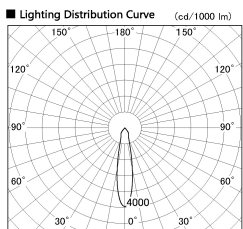

Item no. SD382-2020W9027-R-IK

Series Name: Cylinder Arm Reflector in-track tracklight.(SD382-R-IK)

Installation	Track mount
Type	Cylinder Arm Reflector in-track tracklight.(SD382-R-IK)
Fixture wattage	21W
Beam angle	21 deg
Color Temp.	2700K
CRI	Ra>90
Luminous	2160 lm
Body	Die-cast aluminum alloy
Body finish	White
Trim finish	N/A
Reflector finish	N/A
IP Rate	IP20
Light source	COB module
Input Voltage	AC220~240V
Dimming Type	Non-Dimmable
Certificate	CE,CCC
Cut Hole	N/A