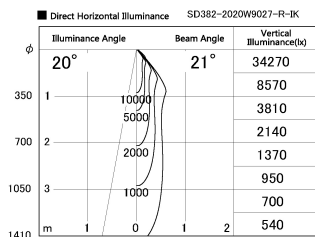

Item no. SD382-2020W9027-R-IK

Series Name: Cylinder Arm Reflector in-track tracklight.(SD382-R-IK)

Installation	Track mount
Type	Cylinder Arm Reflector in-track tracklight.(SD382-R-IK)
Fixture wattage	21W
Beam angle	21 deg
Color Temp.	2700K
CRI	Ra>90
Luminous	2160 lm
Body	Die-cast aluminum alloy
Body finish	White
Trim finish	N/A
Reflector finish	N/A
IP Rate	IP20
Light source	COB module
Input Voltage	AC220~240V
Dimming Type	Non-Dimmable
Certificate	CE,CCC
Cut Hole	N/A