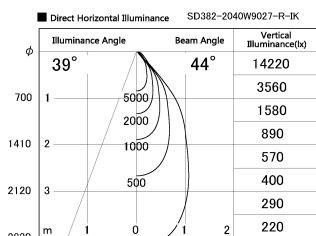

Item no. SD382-2040W9027-R-IK

Series Name: Cylinder Arm Reflector in-track tracklight.(SD382-R-IK)

Installation	Track mount
Type	Cylinder Arm Reflector in-track tracklight.(SD382-R-IK)
Fixture wattage	21W
Beam angle	44 deg
Color Temp.	2700K
CRI	Ra>90
Luminous	2188 lm
Body	Die-cast aluminum alloy
Body finish	White
Trim finish	N/A
Reflector finish	N/A
IP Rate	IP20
Light source	COB module
Input Voltage	AC220~240V
Dimming Type	Non-Dimmable
Certificate	CE,CCC
Cut Hole	N/A