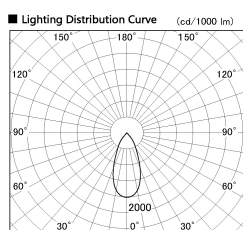

Item no. SD382-2040W9027-R-IK

Series Name: Cylinder Arm Reflector in-track tracklight.(SD382-R-IK)

Installation	Track mount
Type	Cylinder Arm Reflector in-track tracklight.(SD382-R-IK)
Fixture wattage	21W
Beam angle	44 deg
Color Temp.	2700K
CRI	Ra>90
Luminous	2188 lm
Body	Die-castaluminumalloy
Body finish	White
Trim finish	N/A
Reflector finish	N/A
IP Rate	IP20
Light source	COB module
Input Voltage	AC220~240V
Dimming Type	Non-Dimmable
Certificate	CE,CCC
Cut Hole	N/A