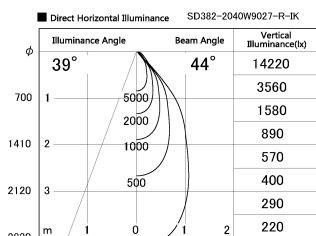

Item no. SD382-2040W9027-R-IK

Series Name: Cylinder Arm Reflector in-track tracklight.(SD382-R-IK)

Installation	Track mount
Type	Cylinder Arm Reflector in-track tracklight.(SD382-R-IK)
Fixture wattage	21W
Beam angle	44 deg
Color Temp.	2700K
CRI	Ra>90
Luminous	2188 lm
Body	Die-castaluminumalloy
Body finish	White
Trim finish	N/A
Reflector finish	N/A
IP Rate	IP20
Light source	COB module
Input Voltage	AC220~240V
Dimming Type	Non-Dimmable
Certificate	CE,CCC
Cut Hole	N/A