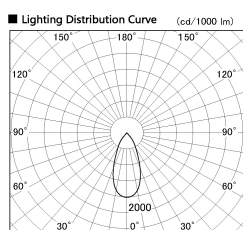

Item no. SD382-2040W9027-R-IK

Series Name: Cylinder Arm Reflector in-track tracklight.(SD382-R-IK)

Installation	Track mount
Type	Cylinder Arm Reflector in-track tracklight.(SD382-R-IK)
Fixture wattage	21W
Beam angle	44 deg
Color Temp.	2700K
CRI	Ra>90
Luminous	2188 lm
Body	Die-cast aluminum alloy
Body finish	White
Trim finish	N/A
Reflector finish	N/A
IP Rate	IP20
Light source	COB module
Input Voltage	AC220~240V
Dimming Type	Non-Dimmable
Certificate	CE,CCC
Cut Hole	N/A