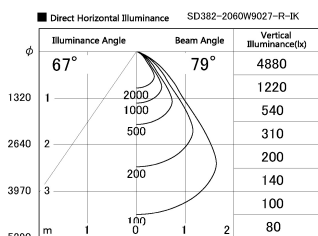

Item no. SD382-2060W9027-R-IK

Series Name: Cylinder Arm Reflector in-track tracklight.(SD382-R-IK)

Installation	Track mount
Type	Cylinder Arm Reflector in-track tracklight.(SD382-R-IK)
Fixture wattage	21W
Beam angle	79 deg
Color Temp.	2700K
CRI	Ra>90
Luminous	1885 lm
Body	Die-cast aluminum alloy
Body finish	White
Trim finish	N/A
Reflector finish	N/A
IP Rate	IP20
Light source	COB module
Input Voltage	AC220~240V
Dimming Type	Non-Dimmable
Certificate	CE,CCC
Cut Hole	N/A