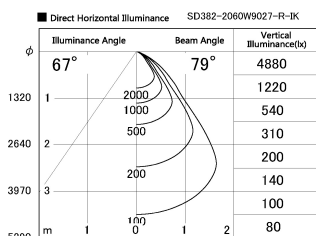

Item no. SD382-2060W9027-R-IK

Series Name: Cylinder Arm Reflector in-track tracklight.(SD382-R-IK)

Installation	Track mount
Type	Cylinder Arm Reflector in-track tracklight.(SD382-R-IK)
Fixture wattage	21W
Beam angle	79 deg
Color Temp.	2700K
CRI	Ra>90
Luminous	1885 lm
Body	Die-cast aluminum alloy
Body finish	White
Trim finish	N/A
Reflector finish	N/A
IP Rate	IP20
Light source	COB module
Input Voltage	AC220~240V
Dimming Type	Non-Dimmable
Certificate	CE,CCC
Cut Hole	N/A