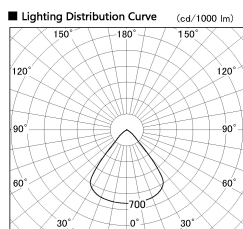

Item no. SD382-2060W9027-R-IK

Series Name: Cylinder Arm Reflector in-track tracklight.(SD382-R-IK)

Installation	Track mount
Type	Cylinder Arm Reflector in-track tracklight.(SD382-R-IK)
Fixture wattage	21W
Beam angle	79 deg
Color Temp.	2700K
CRI	Ra>90
Luminous	1885 lm
Body	Die-cast aluminum alloy
Body finish	White
Trim finish	N/A
Reflector finish	N/A
IP Rate	IP20
Light source	COB module
Input Voltage	AC220~240V
Dimming Type	Non-Dimmable
Certificate	CE,CCC
Cut Hole	N/A