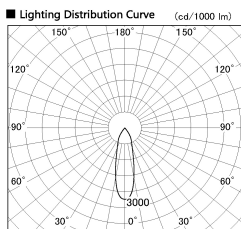

Item no. SD382-2530W9027-R-IK

Series Name: Cylinder Arm Reflector in-track tracklight.(SD382-R-IK)

Installation	Track mount
Type	Cylinder Arm Reflector in-track tracklight.(SD382-R-IK)
Fixture wattage	24W
Beam angle	28 deg
Color Temp.	2700K
CRI	Ra>90
Luminous	2308 lm
Body	Die-castaluminumalloy
Body finish	White
Trim finish	N/A
Reflector finish	N/A
IP Rate	IP20
Light source	COB module
Input Voltage	AC220~240V
Dimming Type	Non-Dimmable
Certificate	CE,CCC
Cut Hole	N/A