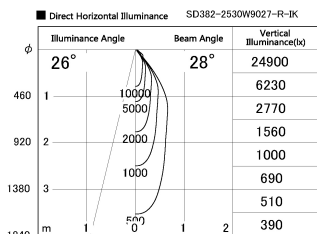

Item no. SD382-2530W9027-R-IK

Series Name: Cylinder Arm Reflector in-track tracklight.(SD382-R-IK)

Installation	Track mount
Type	Cylinder Arm Reflector in-track tracklight.(SD382-R-IK)
Fixture wattage	24W
Beam angle	28 deg
Color Temp.	2700K
CRI	Ra>90
Luminous	2308 lm
Body	Die-castaluminumalloy
Body finish	White
Trim finish	N/A
Reflector finish	N/A
IP Rate	IP20
Light source	COB module
Input Voltage	AC220~240V
Dimming Type	Non-Dimmable
Certificate	CE,CCC
Cut Hole	N/A