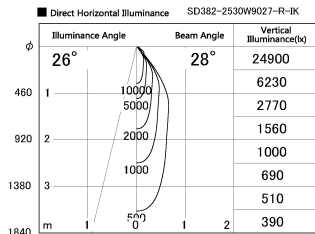

Item no. SD382-2530W9027-R-IK

Series Name: Cylinder Arm Reflector in-track tracklight.(SD382-R-IK)

Installation	Track mount
Type	Cylinder Arm Reflector in-track tracklight.(SD382-R-IK)
Fixture wattage	24W
Beam angle	28 deg
Color Temp.	2700K
CRI	Ra>90
Luminous	2308 lm
Body	Die-castaluminumalloy
Body finish	White
Trim finish	N/A
Reflector finish	N/A
IP Rate	IP20
Light source	COB module
Input Voltage	AC220~240V
Dimming Type	Non-Dimmable
Certificate	CE,CCC
Cut Hole	N/A