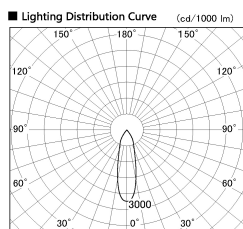

Item no. SD382-2530W9027-R-IK

Series Name: Cylinder Arm Reflector in-track tracklight.(SD382-R-IK)

Installation	Track mount
Type	Cylinder Arm Reflector in-track tracklight.(SD382-R-IK)
Fixture wattage	24W
Beam angle	28 deg
Color Temp.	2700K
CRI	Ra>90
Luminous	2308 lm
Body	Die-castaluminumalloy
Body finish	White
Trim finish	N/A
Reflector finish	N/A
IP Rate	IP20
Light source	COB module
Input Voltage	AC220~240V
Dimming Type	Non-Dimmable
Certificate	CE,CCC
Cut Hole	N/A