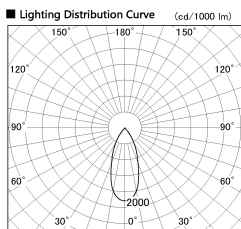

Item no. SD382-2540W9027-R-IK

Series Name: Cylinder Arm Reflector in-track tracklight.(SD382-R-IK)

Installation	Track mount
Type	Cylinder Arm Reflector in-track tracklight.(SD382-R-IK)
Fixture wattage	24W
Beam angle	40 deg
Color Temp.	2700K
CRI	Ra>90
Luminous	2365 lm
Body	Die-castaluminumalloy
Body finish	White
Trim finish	N/A
Reflector finish	N/A
IP Rate	IP20
Light source	COB module
Input Voltage	AC220~240V
Dimming Type	Non-Dimmable
Certificate	CE,CCC
Cut Hole	N/A