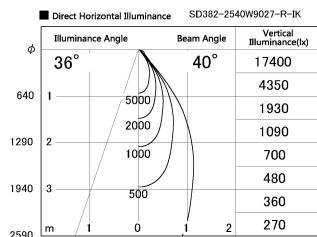

Item no. SD382-2540W9027-R-IK

Series Name: Cylinder Arm Reflector in-track tracklight.(SD382-R-IK)

Installation	Track mount
Type	Cylinder Arm Reflector in-track tracklight.(SD382-R-IK)
Fixture wattage	24W
Beam angle	40 deg
Color Temp.	2700K
CRI	Ra>90
Luminous	2365 lm
Body	Die-castaluminumalloy
Body finish	White
Trim finish	N/A
Reflector finish	N/A
IP Rate	IP20
Light source	COB module
Input Voltage	AC220~240V
Dimming Type	Non-Dimmable
Certificate	CE,CCC
Cut Hole	N/A