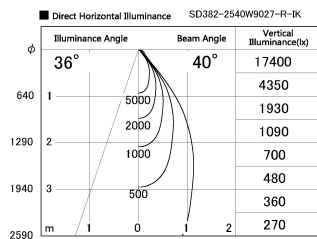

Item no. SD382-2540W9027-R-IK

Series Name: Cylinder Arm Reflector in-track tracklight.(SD382-R-IK)

Installation	Track mount
Type	Cylinder Arm Reflector in-track tracklight.(SD382-R-IK)
Fixture wattage	24W
Beam angle	40 deg
Color Temp.	2700K
CRI	Ra>90
Luminous	2365 lm
Body	Die-castaluminumalloy
Body finish	White
Trim finish	N/A
Reflector finish	N/A
IP Rate	IP20
Light source	COB module
Input Voltage	AC220~240V
Dimming Type	Non-Dimmable
Certificate	CE,CCC
Cut Hole	N/A