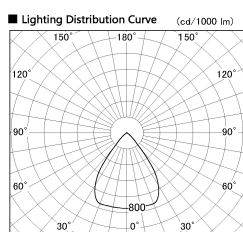

Item no. SD382-2560W9027-R-IK

Series Name: Cylinder Arm Reflector in-track tracklight.(SD382-R-IK)

Installation	Track mount
Type	Cylinder Arm Reflector in-track tracklight.(SD382-R-IK)
Fixture wattage	24W
Beam angle	73 deg
Color Temp.	2700K
CRI	Ra>90
Luminous	1973 lm
Body	Die-castaluminumalloy
Body finish	White
Trim finish	N/A
Reflector finish	N/A
IP Rate	IP20
Light source	COB module
Input Voltage	AC220~240V
Dimming Type	Non-Dimmable
Certificate	CE,CCC
Cut Hole	N/A