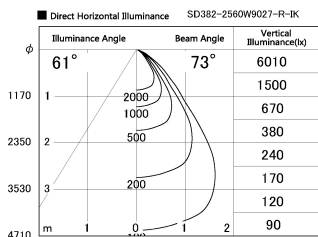

Item no. SD382-2560W9027-R-IK

Series Name: Cylinder Arm Reflector in-track tracklight.(SD382-R-IK)

Installation	Track mount
Type	Cylinder Arm Reflector in-track tracklight.(SD382-R-IK)
Fixture wattage	24W
Beam angle	73 deg
Color Temp.	2700K
CRI	Ra>90
Luminous	1973 lm
Body	Die-castaluminumalloy
Body finish	White
Trim finish	N/A
Reflector finish	N/A
IP Rate	IP20
Light source	COB module
Input Voltage	AC220~240V
Dimming Type	Non-Dimmable
Certificate	CE,CCC
Cut Hole	N/A