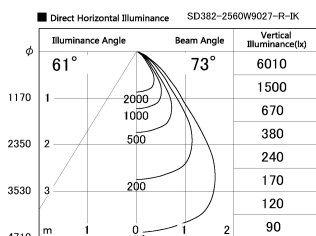

Item no. SD382-2560W9027-R-IK

Series Name: Cylinder Arm Reflector in-track tracklight.(SD382-R-IK)

Installation	Track mount
Type	Cylinder Arm Reflector in-track tracklight.(SD382-R-IK)
Fixture wattage	24W
Beam angle	73 deg
Color Temp.	2700K
CRI	Ra>90
Luminous	1973 lm
Body	Die-castaluminumalloy
Body finish	White
Trim finish	N/A
Reflector finish	N/A
IP Rate	IP20
Light source	COB module
Input Voltage	AC220~240V
Dimming Type	Non-Dimmable
Certificate	CE,CCC
Cut Hole	N/A