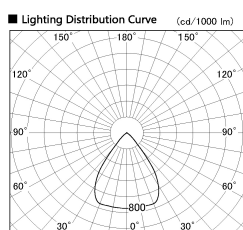

Item no. SD382-2560W9027-R-IK

Series Name: Cylinder Arm Reflector in-track tracklight.(SD382-R-IK)

Installation	Track mount
Type	Cylinder Arm Reflector in-track tracklight.(SD382-R-IK)
Fixture wattage	24W
Beam angle	73 deg
Color Temp.	2700K
CRI	Ra>90
Luminous	1973 lm
Body	Die-castaluminumalloy
Body finish	White
Trim finish	N/A
Reflector finish	N/A
IP Rate	IP20
Light source	COB module
Input Voltage	AC220~240V
Dimming Type	Non-Dimmable
Certificate	CE,CCC
Cut Hole	N/A