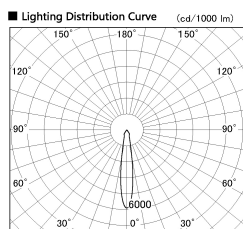

Item no. SD382-1915W9027-R-IK

Series Name: Cylinder Arm Reflector in-track tracklight.(SD382-R-IK)

Installation	Track mount
Type	Cylinder Arm Reflector in-track tracklight.(SD382-R-IK)
Fixture wattage	18.6W
Beam angle	17 deg
Color Temp.	2700K
CRI	Ra>90
Luminous	1686 lm
Body	Die-castaluminumalloy
Body finish	White
Trim finish	N/A
Reflector finish	N/A
IP Rate	IP20
Light source	COB module
Input Voltage	AC220~240V
Dimming Type	Non-Dimmable
Certificate	CE,CCC
Cut Hole	N/A