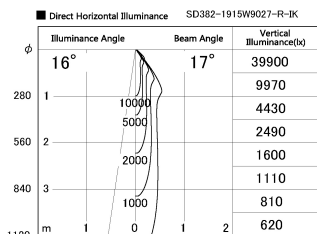

Item no. SD382-1915W9027-R-IK

Series Name: Cylinder Arm Reflector in-track tracklight.(SD382-R-IK)

Installation	Track mount
Type	Cylinder Arm Reflector in-track tracklight.(SD382-R-IK)
Fixture wattage	18.6W
Beam angle	17 deg
Color Temp.	2700K
CRI	Ra>90
Luminous	1686 lm
Body	Die-castaluminumalloy
Body finish	White
Trim finish	N/A
Reflector finish	N/A
IP Rate	IP20
Light source	COB module
Input Voltage	AC220~240V
Dimming Type	Non-Dimmable
Certificate	CE,CCC
Cut Hole	N/A