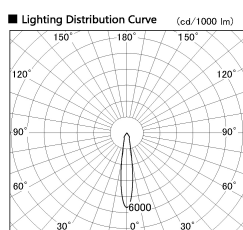

Item no. SD382-0815W9027-R-IK

Series Name: Cylinder Arm Reflector in-track tracklight.(SD382-R-IK)

Installation	Track mount
Type	Cylinder Arm Reflector in-track tracklight.(SD382-R-IK)
Fixture wattage	7.5W
Beam angle	17 deg
Color Temp.	2700K
CRI	Ra>90
Luminous	691 lm
Body	Die-castaluminumalloy
Body finish	White
Trim finish	N/A
Reflector finish	N/A
IP Rate	IP20
Light source	COB module
Input Voltage	AC220~240V
Dimming Type	Non-Dimmable
Certificate	CE,CCC
Cut Hole	N/A