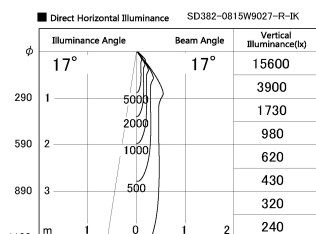

Item no. SD382-0815W9027-R-IK

Series Name: Cylinder Arm Reflector in-track tracklight.(SD382-R-IK)

Installation	Track mount
Type	Cylinder Arm Reflector in-track tracklight.(SD382-R-IK)
Fixture wattage	7.5W
Beam angle	17 deg
Color Temp.	2700K
CRI	Ra>90
Luminous	691 lm
Body	Die-castaluminumalloy
Body finish	White
Trim finish	N/A
Reflector finish	N/A
IP Rate	IP20
Light source	COB module
Input Voltage	AC220~240V
Dimming Type	Non-Dimmable
Certificate	CE,CCC
Cut Hole	N/A