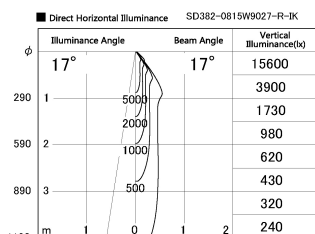

Item no. SD382-0815W9027-R-IK

Series Name: Cylinder Arm Reflector in-track tracklight.(SD382-R-IK)

Installation	Track mount
Type	Cylinder Arm Reflector in-track tracklight.(SD382-R-IK)
Fixture wattage	7.5W
Beam angle	17 deg
Color Temp.	2700K
CRI	Ra>90
Luminous	691 lm
Body	Die-castaluminumalloy
Body finish	White
Trim finish	N/A
Reflector finish	N/A
IP Rate	IP20
Light source	COB module
Input Voltage	AC220~240V
Dimming Type	Non-Dimmable
Certificate	CE,CCC
Cut Hole	N/A