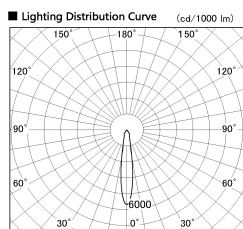

Item no. SD382-0815W9027-R-IK

Series Name: Cylinder Arm Reflector in-track tracklight.(SD382-R-IK)

Installation	Track mount
Type	Cylinder Arm Reflector in-track tracklight.(SD382-R-IK)
Fixture wattage	7.5W
Beam angle	17 deg
Color Temp.	2700K
CRI	Ra>90
Luminous	691 lm
Body	Die-castaluminumalloy
Body finish	White
Trim finish	N/A
Reflector finish	N/A
IP Rate	IP20
Light source	COB module
Input Voltage	AC220~240V
Dimming Type	Non-Dimmable
Certificate	CE,CCC
Cut Hole	N/A