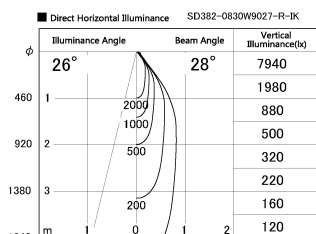

Item no. SD382-0830W9027-R-IK

Series Name: Cylinder Arm Reflector in-track tracklight.(SD382-R-IK)

Installation	Track mount
Type	Cylinder Arm Reflector in-track tracklight.(SD382-R-IK)
Fixture wattage	7.5W
Beam angle	28 deg
Color Temp.	2700K
CRI	Ra>90
Luminous	717 lm
Body	Die-cast aluminum alloy
Body finish	White
Trim finish	N/A
Reflector finish	N/A
IP Rate	IP20
Light source	COB module
Input Voltage	AC220~240V
Dimming Type	Non-Dimmable
Certificate	CE,CCC
Cut Hole	N/A