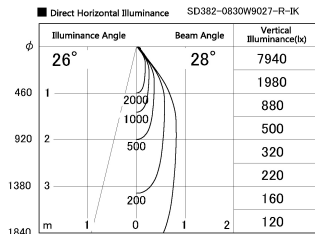

Item no. SD382-0830W9027-R-IK

Series Name: Cylinder Arm Reflector in-track tracklight.(SD382-R-IK)

Installation	Track mount
Type	Cylinder Arm Reflector in-track tracklight.(SD382-R-IK)
Fixture wattage	7.5W
Beam angle	28 deg
Color Temp.	2700K
CRI	Ra>90
Luminous	717 lm
Body	Die-cast aluminum alloy
Body finish	White
Trim finish	N/A
Reflector finish	N/A
IP Rate	IP20
Light source	COB module
Input Voltage	AC220~240V
Dimming Type	Non-Dimmable
Certificate	CE,CCC
Cut Hole	N/A