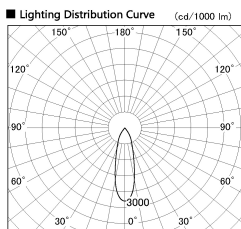

Item no. SD382-0830W9027-R-IK

Series Name: Cylinder Arm Reflector in-track tracklight.(SD382-R-IK)

Installation	Track mount
Type	Cylinder Arm Reflector in-track tracklight.(SD382-R-IK)
Fixture wattage	7.5W
Beam angle	28 deg
Color Temp.	2700K
CRI	Ra>90
Luminous	717 lm
Body	Die-cast aluminum alloy
Body finish	White
Trim finish	N/A
Reflector finish	N/A
IP Rate	IP20
Light source	COB module
Input Voltage	AC220~240V
Dimming Type	Non-Dimmable
Certificate	CE,CCC
Cut Hole	N/A