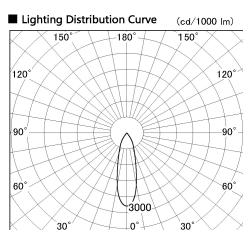

Item no. SD382-0830W9027-R-IK

Series Name: Cylinder Arm Reflector in-track tracklight.(SD382-R-IK)

Installation	Track mount
Type	Cylinder Arm Reflector in-track tracklight.(SD382-R-IK)
Fixture wattage	7.5W
Beam angle	28 deg
Color Temp.	2700K
CRI	Ra>90
Luminous	717 lm
Body	Die-cast aluminum alloy
Body finish	White
Trim finish	N/A
Reflector finish	N/A
IP Rate	IP20
Light source	COB module
Input Voltage	AC220~240V
Dimming Type	Non-Dimmable
Certificate	CE,CCC
Cut Hole	N/A