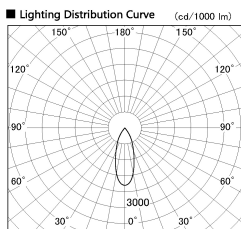

Item no. SD382-0840W9027-R-IK

Series Name: Cylinder Arm Reflector in-track tracklight.(SD382-R-IK)

Installation	Track mount
Type	Cylinder Arm Reflector in-track tracklight.(SD382-R-IK)
Fixture wattage	7.5W
Beam angle	36 deg
Color Temp.	2700K
CRI	Ra>90
Luminous	717 lm
Body	Die-cast aluminum alloy
Body finish	White
Trim finish	N/A
Reflector finish	N/A
IP Rate	IP20
Light source	COB module
Input Voltage	AC220~240V
Dimming Type	Non-Dimmable
Certificate	CE,CCC
Cut Hole	N/A