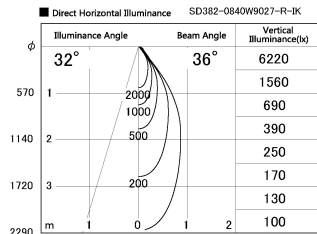

Item no. SD382-0840W9027-R-IK

Series Name: Cylinder Arm Reflector in-track tracklight.(SD382-R-IK)

Installation	Track mount
Type	Cylinder Arm Reflector in-track tracklight.(SD382-R-IK)
Fixture wattage	7.5W
Beam angle	36 deg
Color Temp.	2700K
CRI	Ra>90
Luminous	717 lm
Body	Die-cast aluminum alloy
Body finish	White
Trim finish	N/A
Reflector finish	N/A
IP Rate	IP20
Light source	COB module
Input Voltage	AC220~240V
Dimming Type	Non-Dimmable
Certificate	CE,CCC
Cut Hole	N/A