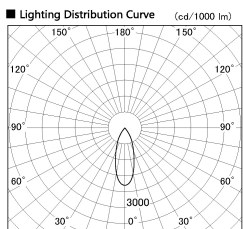

Item no. SD382-0840W9027-R-IK

Series Name: Cylinder Arm Reflector in-track tracklight.(SD382-R-IK)

Installation	Track mount
Type	Cylinder Arm Reflector in-track tracklight.(SD382-R-IK)
Fixture wattage	7.5W
Beam angle	36 deg
Color Temp.	2700K
CRI	Ra>90
Luminous	717 lm
Body	Die-castaluminumalloy
Body finish	White
Trim finish	N/A
Reflector finish	N/A
IP Rate	IP20
Light source	COB module
Input Voltage	AC220~240V
Dimming Type	Non-Dimmable
Certificate	CE,CCC
Cut Hole	N/A