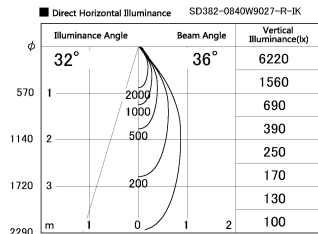

Item no. SD382-0840W9027-R-IK

Series Name: Cylinder Arm Reflector in-track tracklight.(SD382-R-IK)

Installation	Track mount
Type	Cylinder Arm Reflector in-track tracklight.(SD382-R-IK)
Fixture wattage	7.5W
Beam angle	36 deg
Color Temp.	2700K
CRI	Ra>90
Luminous	717 lm
Body	Die-castaluminumalloy
Body finish	White
Trim finish	N/A
Reflector finish	N/A
IP Rate	IP20
Light source	COB module
Input Voltage	AC220~240V
Dimming Type	Non-Dimmable
Certificate	CE,CCC
Cut Hole	N/A