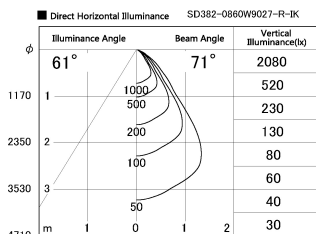

Item no. SD382-0860W9027-R-IK

Series Name: Cylinder Arm Reflector in-track tracklight.(SD382-R-IK)

Installation	Track mount
Type	Cylinder Arm Reflector in-track tracklight.(SD382-R-IK)
Fixture wattage	7.5W
Beam angle	71 deg
Color Temp.	2700K
CRI	Ra>90
Luminous	627 lm
Body	Die-castaluminumalloy
Body finish	White
Trim finish	N/A
Reflector finish	N/A
IP Rate	IP20
Light source	COB module
Input Voltage	AC220~240V
Dimming Type	Non-Dimmable
Certificate	CE,CCC
Cut Hole	N/A