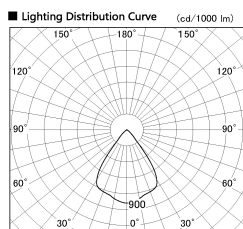

Item no. SD382-0860W9027-R-IK

Series Name: Cylinder Arm Reflector in-track tracklight.(SD382-R-IK)

Installation	Track mount
Type	Cylinder Arm Reflector in-track tracklight.(SD382-R-IK)
Fixture wattage	7.5W
Beam angle	71 deg
Color Temp.	2700K
CRI	Ra>90
Luminous	627 lm
Body	Die-castaluminumalloy
Body finish	White
Trim finish	N/A
Reflector finish	N/A
IP Rate	IP20
Light source	COB module
Input Voltage	AC220~240V
Dimming Type	Non-Dimmable
Certificate	CE,CCC
Cut Hole	N/A