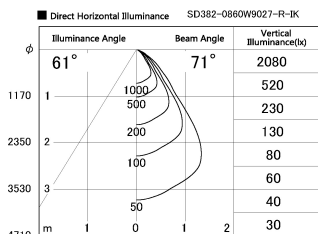

Item no. SD382-0860W9027-R-IK

Series Name: Cylinder Arm Reflector in-track tracklight.(SD382-R-IK)

Installation	Track mount
Type	Cylinder Arm Reflector in-track tracklight.(SD382-R-IK)
Fixture wattage	7.5W
Beam angle	71 deg
Color Temp.	2700K
CRI	Ra>90
Luminous	627 lm
Body	Die-castaluminumalloy
Body finish	White
Trim finish	N/A
Reflector finish	N/A
IP Rate	IP20
Light source	COB module
Input Voltage	AC220~240V
Dimming Type	Non-Dimmable
Certificate	CE,CCC
Cut Hole	N/A