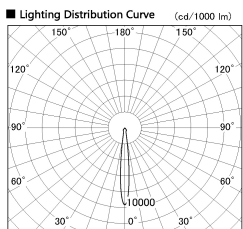

Item no. SD382-3515W9030-R-IK

Series Name: Cylinder Arm Reflector in-track tracklight.(SD382-R-IK)

■ Direct Horizontal Illuminance SD382-3515W9030-R-IK

φ	Illuminance Angle	Beam Angle	Vertical Illuminance(lx)
190	11°	12°	116200
1	5000		29050
	20000		12910
380	2		7260
	10000		4650
570	3		3230
	5000		2370
770	m	1 2,0 1 2	1820

Installation	Track mount
Type	Cylinder Arm Reflector in-track tracklight.(SD382-R-IK)
Fixture wattage	36W
Beam angle	12 deg
Color Temp.	3000K
CRI	Ra>90
Luminous	2991 lm
Body	Die-castaluminumalloy
Body finish	White
Trim finish	N/A
Reflector finish	N/A
IP Rate	IP20
Light source	COB module
Input Voltage	AC220~240V
Dimming Type	Non-Dimmable
Certificate	CE,CCC
Cut Hole	N/A