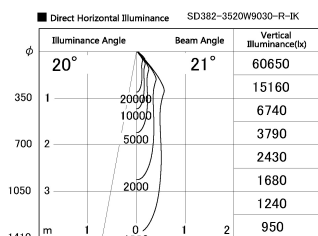

Item no. SD382-3520W9030-R-IK

Series Name: Cylinder Arm Reflector in-track tracklight.(SD382-R-IK)

Installation	Track mount
Type	Cylinder Arm Reflector in-track tracklight.(SD382-R-IK)
Fixture wattage	36W
Beam angle	21 deg
Color Temp.	3000K
CRI	Ra>90
Luminous	3823 lm
Body	Die-cast aluminum alloy
Body finish	White
Trim finish	N/A
Reflector finish	N/A
IP Rate	IP20
Light source	COB module
Input Voltage	AC220~240V
Dimming Type	Non-Dimmable
Certificate	CE,CCC
Cut Hole	N/A