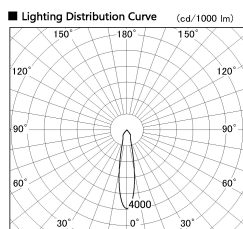

Item no. SD382-3520W9030-R-IK

Series Name: Cylinder Arm Reflector in-track tracklight.(SD382-R-IK)

Installation	Track mount
Type	Cylinder Arm Reflector in-track tracklight.(SD382-R-IK)
Fixture wattage	36W
Beam angle	21 deg
Color Temp.	3000K
CRI	Ra>90
Luminous	3823 lm
Body	Die-cast aluminum alloy
Body finish	White
Trim finish	N/A
Reflector finish	N/A
IP Rate	IP20
Light source	COB module
Input Voltage	AC220~240V
Dimming Type	Non-Dimmable
Certificate	CE,CCC
Cut Hole	N/A