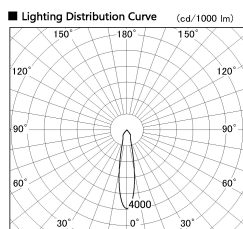

Item no. SD382-3520W9030-R-IK

Series Name: Cylinder Arm Reflector in-track tracklight.(SD382-R-IK)

■ Direct Horizontal Illuminance SD382-3520W9030-R-IK

Illuminance Angle	Beam Angle	Vertical Illuminance(lx)	
20°	21°	1	60650
		2	15160
		3	6740
		4	3790
		5	2430
1410 m	1	1	1680
		2	1240
		3	950

Installation	Track mount
Type	Cylinder Arm Reflector in-track tracklight.(SD382-R-IK)
Fixture wattage	36W
Beam angle	21 deg
Color Temp.	3000K
CRI	Ra>90
Luminous	3823 lm
Body	Die-castaluminumalloy
Body finish	White
Trim finish	N/A
Reflector finish	N/A
IP Rate	IP20
Light source	COB module
Input Voltage	AC220~240V
Dimming Type	Non-Dimmable
Certificate	CE,CCC
Cut Hole	N/A