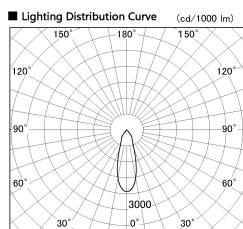

Item no. SD382-3530W9030-R-IK

Series Name: Cylinder Arm Reflector in-track tracklight.(SD382-R-IK)

■ Direct Horizontal Illuminance SD382-3530W9030-R-IK

Illuminance Angle	Beam Angle	Vertical Illuminance(lx)
30°	32°	36170
		9040
		4020
		2260
		1450
		1000
		740
		570

Installation	Track mount
Type	Cylinder Arm Reflector in-track tracklight.(SD382-R-IK)
Fixture wattage	36W
Beam angle	32 deg
Color Temp.	3000K
CRI	Ra>90
Luminous	3874 lm
Body	Die-castaluminumalloy
Body finish	White
Trim finish	N/A
Reflector finish	N/A
IP Rate	IP20
Light source	COB module
Input Voltage	AC220~240V
Dimming Type	Non-Dimmable
Certificate	CE,CCC
Cut Hole	N/A