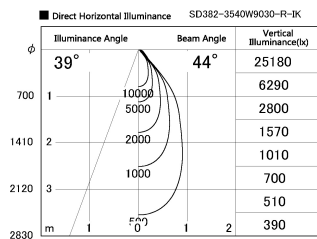

Item no. SD382-3540W9030-R-IK

Series Name: Cylinder Arm Reflector in-track tracklight.(SD382-R-IK)

Installation	Track mount
Type	Cylinder Arm Reflector in-track tracklight.(SD382-R-IK)
Fixture wattage	36W
Beam angle	44 deg
Color Temp.	3000K
CRI	Ra>90
Luminous	3873 lm
Body	Die-cast aluminum alloy
Body finish	White
Trim finish	N/A
Reflector finish	N/A
IP Rate	IP20
Light source	COB module
Input Voltage	AC220~240V
Dimming Type	Non-Dimmable
Certificate	CE,CCC
Cut Hole	N/A