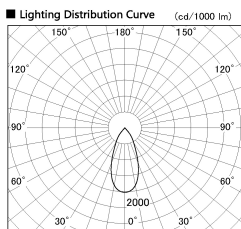

Item no. SD382-3540W9030-R-IK

Series Name: Cylinder Arm Reflector in-track tracklight.(SD382-R-IK)

Installation	Track mount
Type	Cylinder Arm Reflector in-track tracklight.(SD382-R-IK)
Fixture wattage	36W
Beam angle	44 deg
Color Temp.	3000K
CRI	Ra>90
Luminous	3873 lm
Body	Die-cast aluminum alloy
Body finish	White
Trim finish	N/A
Reflector finish	N/A
IP Rate	IP20
Light source	COB module
Input Voltage	AC220~240V
Dimming Type	Non-Dimmable
Certificate	CE,CCC
Cut Hole	N/A