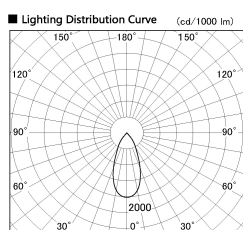

Item no. SD382-3540W9030-R-IK

Series Name: Cylinder Arm Reflector in-track tracklight.(SD382-R-IK)

■ Direct Horizontal Illuminance SD382-3540W9030-R-IK

φ	Illuminance Angle	Beam Angle	Vertical Illuminance(lx)
700	39°	44°	25180
1410			6290
2120			2800
2830			1570
			1010
			700
			510
			390

Installation	Track mount
Type	Cylinder Arm Reflector in-track tracklight.(SD382-R-IK)
Fixture wattage	36W
Beam angle	44 deg
Color Temp.	3000K
CRI	Ra>90
Luminous	3873 lm
Body	Die-castaluminumalloy
Body finish	White
Trim finish	N/A
Reflector finish	N/A
IP Rate	IP20
Light source	COB module
Input Voltage	AC220~240V
Dimming Type	Non-Dimmable
Certificate	CE,CCC
Cut Hole	N/A