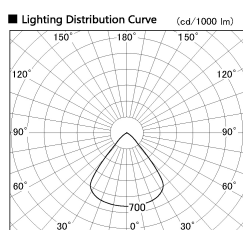

Item no. SD382-3560W9030-R-IK

Series Name: Cylinder Arm Reflector in-track tracklight.(SD382-R-IK)

Installation	Track mount
Type	Cylinder Arm Reflector in-track tracklight.(SD382-R-IK)
Fixture wattage	36W
Beam angle	79 deg
Color Temp.	3000K
CRI	Ra>90
Luminous	3335 lm
Body	Die-cast aluminum alloy
Body finish	White
Trim finish	N/A
Reflector finish	N/A
IP Rate	IP20
Light source	COB module
Input Voltage	AC220~240V
Dimming Type	Non-Dimmable
Certificate	CE,CCC
Cut Hole	N/A