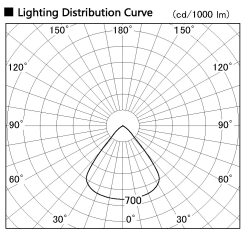

Item no. SD382-3560W9030-R-IK

Series Name: Cylinder Arm Reflector in-track tracklight.(SD382-R-IK)

■ Direct Horizontal Illuminance SD382-3560W9030-R-IK

Illuminance Angle	Beam Angle	Vertical Illuminance (lx)
67°	79°	8630
		2160
		960
		540
		350
		240
		180
		130

Installation	Track mount
Type	Cylinder Arm Reflector in-track tracklight.(SD382-R-IK)
Fixture wattage	36W
Beam angle	79 deg
Color Temp.	3000K
CRI	Ra>90
Luminous	3335 lm
Body	Die-cast aluminum alloy
Body finish	White
Trim finish	N/A
Reflector finish	N/A
IP Rate	IP20
Light source	COB module
Input Voltage	AC220~240V
Dimming Type	Non-Dimmable
Certificate	CE,CCC
Cut Hole	N/A