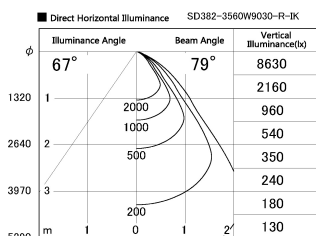

Item no. SD382-3560W9030-R-IK

Series Name: Cylinder Arm Reflector in-track tracklight.(SD382-R-IK)

Installation	Track mount
Type	Cylinder Arm Reflector in-track tracklight.(SD382-R-IK)
Fixture wattage	36W
Beam angle	79 deg
Color Temp.	3000K
CRI	Ra>90
Luminous	3335 lm
Body	Die-cast aluminum alloy
Body finish	White
Trim finish	N/A
Reflector finish	N/A
IP Rate	IP20
Light source	COB module
Input Voltage	AC220~240V
Dimming Type	Non-Dimmable
Certificate	CE,CCC
Cut Hole	N/A