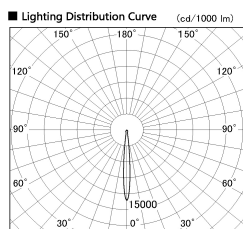

Item no. SD382-2810W9030-R-IK

Series Name: Cylinder Arm Reflector in-track tracklight.(SD382-R-IK)

■ Direct Horizontal Illuminance SD382-2810W9030-R-IK

φ	Illuminance Angle	Beam Angle	Vertical Illuminance(lx)
170	10°	10°	121390
1			30350
			20000
			10000
340			7590
2			4860
			5000
520			3370
3			2480
690			1900

Installation	Track mount
Type	Cylinder Arm Reflector in-track tracklight.(SD382-R-IK)
Fixture wattage	28W
Beam angle	10 deg
Color Temp.	3000K
CRI	Ra>90
Luminous	2275 lm
Body	Die-castaluminumalloy
Body finish	White
Trim finish	N/A
Reflector finish	N/A
IP Rate	IP20
Light source	COB module
Input Voltage	AC220~240V
Dimming Type	Non-Dimmable
Certificate	CE,CCC
Cut Hole	N/A