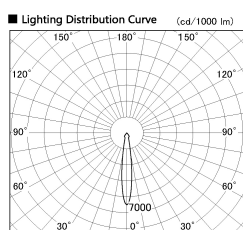

Item no. SD382-2815W9030-R-IK

Series Name: Cylinder Arm Reflector in-track tracklight.(SD382-R-IK)

■ Direct Horizontal Illuminance SD382-2815W9030-R-IK

Illuminance Angle	Beam Angle	Vertical Illuminance (lx)
14°	1	71780
	2	17940
15°	1	7980
	2	4490
20°	1	2870
	2	1990
30°	1	1460
	2	1120

Installation	Track mount
Type	Cylinder Arm Reflector in-track tracklight.(SD382-R-IK)
Fixture wattage	28W
Beam angle	15 deg
Color Temp.	3000K
CRI	Ra>90
Luminous	2829 lm
Body	Die-cast aluminum alloy
Body finish	White
Trim finish	N/A
Reflector finish	N/A
IP Rate	IP20
Light source	COB module
Input Voltage	AC220~240V
Dimming Type	Non-Dimmable
Certificate	CE,CCC
Cut Hole	N/A