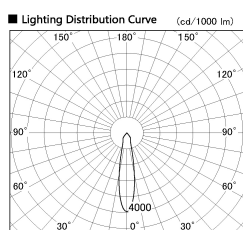

Item no. SD382-2820W9030-R-IK

Series Name: Cylinder Arm Reflector in-track tracklight.(SD382-R-IK)

■ Direct Horizontal Illuminance SD382-2820W9030-R-IK

Illuminance Angle	Beam Angle	Vertical Illuminance (lx)
20°	21°	48090
		12020
		5340
		3010
		1920
20°	21°	1340
		980
		750

Installation	Track mount
Type	Cylinder Arm Reflector in-track tracklight.(SD382-R-IK)
Fixture wattage	28W
Beam angle	21 deg
Color Temp.	3000K
CRI	Ra>90
Luminous	3031 lm
Body	Die-cast aluminum alloy
Body finish	White
Trim finish	N/A
Reflector finish	N/A
IP Rate	IP20
Light source	COB module
Input Voltage	AC220~240V
Dimming Type	Non-Dimmable
Certificate	CE,CCC
Cut Hole	N/A