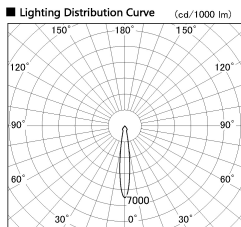

Item no. SD382-2615W9030-R-IK

Series Name: Cylinder Arm Reflector in-track tracklight.(SD382-R-IK)

■ Direct Horizontal Illuminance SD382-2615W9030-R-IK

Illuminance Angle	Beam Angle	Vertical Illuminance (lx)
14°	1	62090
	2	15520
15°	1	6900
	2	3880
20°	1	2480
	2	1720
30°	1	1270
	2	970

Installation	Track mount
Type	Cylinder Arm Reflector in-track tracklight.(SD382-R-IK)
Fixture wattage	24W
Beam angle	15 deg
Color Temp.	3000K
CRI	Ra>90
Luminous	2447 lm
Body	Die-cast aluminum alloy
Body finish	White
Trim finish	N/A
Reflector finish	N/A
IP Rate	IP20
Light source	COB module
Input Voltage	AC220~240V
Dimming Type	Non-Dimmable
Certificate	CE,CCC
Cut Hole	N/A