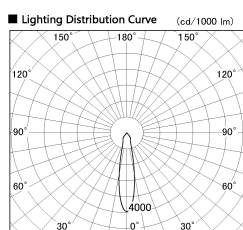

Item no. SD382-2620W9030-R-IK

Series Name: Cylinder Arm Reflector in-track tracklight.(SD382-R-IK)

Installation	Track mount
Type	Cylinder Arm Reflector in-track tracklight.(SD382-R-IK)
Fixture wattage	24W
Beam angle	21 deg
Color Temp.	3000K
CRI	Ra>90
Luminous	2622 lm
Body	Die-castaluminumalloy
Body finish	White
Trim finish	N/A
Reflector finish	N/A
IP Rate	IP20
Light source	COB module
Input Voltage	AC220~240V
Dimming Type	Non-Dimmable
Certificate	CE,CCC
Cut Hole	N/A