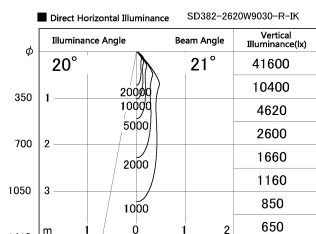

Item no. SD382-2620W9030-R-IK

Series Name: Cylinder Arm Reflector in-track tracklight.(SD382-R-IK)

Installation	Track mount
Type	Cylinder Arm Reflector in-track tracklight.(SD382-R-IK)
Fixture wattage	24W
Beam angle	21 deg
Color Temp.	3000K
CRI	Ra>90
Luminous	2622 lm
Body	Die-castaluminumalloy
Body finish	White
Trim finish	N/A
Reflector finish	N/A
IP Rate	IP20
Light source	COB module
Input Voltage	AC220~240V
Dimming Type	Non-Dimmable
Certificate	CE,CCC
Cut Hole	N/A