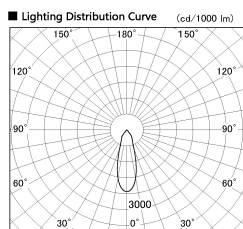

Item no. SD382-2630W9030-R-IK

Series Name: Cylinder Arm Reflector in-track tracklight.(SD382-R-IK)

■ Direct Horizontal Illuminance SD382-2630W9030-R-IK

Illuminance Angle	Beam Angle	Vertical Illuminance (lx)
30°	32°	24810
1	10000	6200
2	5000	2760
3	2000	1550
1070	1000	990
1600	500	690
2140	0	510
		390

Installation	Track mount
Type	Cylinder Arm Reflector in-track tracklight.(SD382-R-IK)
Fixture wattage	24W
Beam angle	32 deg
Color Temp.	3000K
CRI	Ra>90
Luminous	2657 lm
Body	Die-cast aluminum alloy
Body finish	White
Trim finish	N/A
Reflector finish	N/A
IP Rate	IP20
Light source	COB module
Input Voltage	AC220~240V
Dimming Type	Non-Dimmable
Certificate	CE,CCC
Cut Hole	N/A