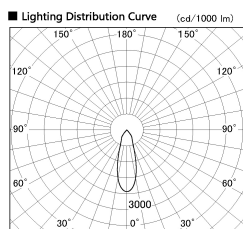

Item no. SD382-2630W9030-R-IK

Series Name: Cylinder Arm Reflector in-track tracklight.(SD382-R-IK)

■ Direct Horizontal Illuminance SD382-2630W9030-R-IK

Illuminance Angle	Beam Angle	Vertical Illuminance (lx)
30°	32°	24810
1	10000	6200
2	5000	2760
3	2000	1550
1070	1000	990
1600	690	690
2140	510	510
	390	390

Installation	Track mount
Type	Cylinder Arm Reflector in-track tracklight.(SD382-R-IK)
Fixture wattage	24W
Beam angle	32 deg
Color Temp.	3000K
CRI	Ra>90
Luminous	2657 lm
Body	Die-cast aluminum alloy
Body finish	White
Trim finish	N/A
Reflector finish	N/A
IP Rate	IP20
Light source	COB module
Input Voltage	AC220~240V
Dimming Type	Non-Dimmable
Certificate	CE,CCC
Cut Hole	N/A