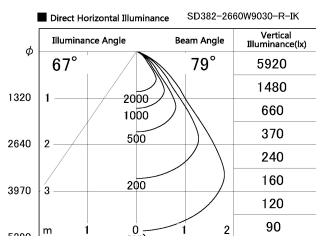

Item no. SD382-2660W9030-R-IK

Series Name: Cylinder Arm Reflector in-track tracklight.(SD382-R-IK)

Installation	Track mount
Type	Cylinder Arm Reflector in-track tracklight.(SD382-R-IK)
Fixture wattage	24W
Beam angle	79 deg
Color Temp.	3000K
CRI	Ra>90
Luminous	2287 lm
Body	Die-cast aluminum alloy
Body finish	White
Trim finish	N/A
Reflector finish	N/A
IP Rate	IP20
Light source	COB module
Input Voltage	AC220~240V
Dimming Type	Non-Dimmable
Certificate	CE,CCC
Cut Hole	N/A