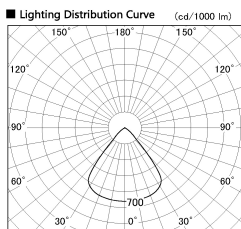

Item no. SD382-2660W9030-R-IK

Series Name: Cylinder Arm Reflector in-track tracklight.(SD382-R-IK)

Installation	Track mount
Type	Cylinder Arm Reflector in-track tracklight.(SD382-R-IK)
Fixture wattage	24W
Beam angle	79 deg
Color Temp.	3000K
CRI	Ra>90
Luminous	2287 lm
Body	Die-cast aluminum alloy
Body finish	White
Trim finish	N/A
Reflector finish	N/A
IP Rate	IP20
Light source	COB module
Input Voltage	AC220~240V
Dimming Type	Non-Dimmable
Certificate	CE,CCC
Cut Hole	N/A