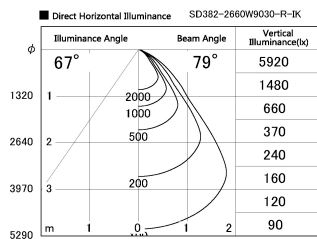

Item no. SD382-2660W9030-R-IK

Series Name: Cylinder Arm Reflector in-track tracklight.(SD382-R-IK)

Installation	Track mount
Type	Cylinder Arm Reflector in-track tracklight.(SD382-R-IK)
Fixture wattage	24W
Beam angle	79 deg
Color Temp.	3000K
CRI	Ra>90
Luminous	2287 lm
Body	Die-cast aluminum alloy
Body finish	White
Trim finish	N/A
Reflector finish	N/A
IP Rate	IP20
Light source	COB module
Input Voltage	AC220~240V
Dimming Type	Non-Dimmable
Certificate	CE,CCC
Cut Hole	N/A