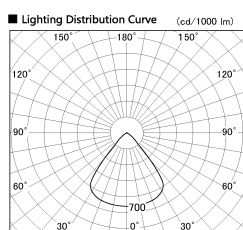

Item no. SD382-2660W9030-R-IK

Series Name: Cylinder Arm Reflector in-track tracklight.(SD382-R-IK)

Installation	Track mount
Type	Cylinder Arm Reflector in-track tracklight.(SD382-R-IK)
Fixture wattage	24W
Beam angle	79 deg
Color Temp.	3000K
CRI	Ra>90
Luminous	2287 lm
Body	Die-cast aluminum alloy
Body finish	White
Trim finish	N/A
Reflector finish	N/A
IP Rate	IP20
Light source	COB module
Input Voltage	AC220~240V
Dimming Type	Non-Dimmable
Certificate	CE,CCC
Cut Hole	N/A