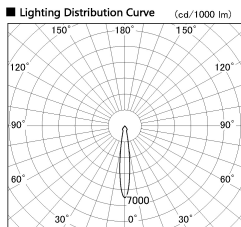

Item no. SD382-2015W9030-R-IK

Series Name: Cylinder Arm Reflector in-track tracklight.(SD382-R-IK)

■ Direct Horizontal Illuminance SD382-2015W9030-R-IK

φ	Illuminance Angle	Beam Angle	Vertical Illuminance(lx)
240	14°	15°	52190
1			13050
			5800
			3260
480	2		2090
			1450
730	3		1070
			820
980	m		

Installation	Track mount
Type	Cylinder Arm Reflector in-track tracklight.(SD382-R-IK)
Fixture wattage	21W
Beam angle	15 deg
Color Temp.	3000K
CRI	Ra>90
Luminous	2057 lm
Body	Die-castaluminumalloy
Body finish	White
Trim finish	N/A
Reflector finish	N/A
IP Rate	IP20
Light source	COB module
Input Voltage	AC220~240V
Dimming Type	Non-Dimmable
Certificate	CE,CCC
Cut Hole	N/A