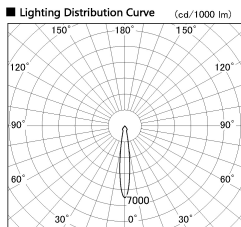

Item no. SD382-2015W9030-R-IK

Series Name: Cylinder Arm Reflector in-track tracklight.(SD382-R-IK)

■ Direct Horizontal Illuminance SD382-2015W9030-R-IK

φ	Illuminance Angle	Beam Angle	Vertical Illuminance(lx)
240	14°	15°	52190
1			13050
			5800
			3260
480	2		2090
			1450
730	3		1070
			820
980	m		

Installation	Track mount
Type	Cylinder Arm Reflector in-track tracklight.(SD382-R-IK)
Fixture wattage	21W
Beam angle	15 deg
Color Temp.	3000K
CRI	Ra>90
Luminous	2057 lm
Body	Die-cast aluminum alloy
Body finish	White
Trim finish	N/A
Reflector finish	N/A
IP Rate	IP20
Light source	COB module
Input Voltage	AC220~240V
Dimming Type	Non-Dimmable
Certificate	CE,CCC
Cut Hole	N/A